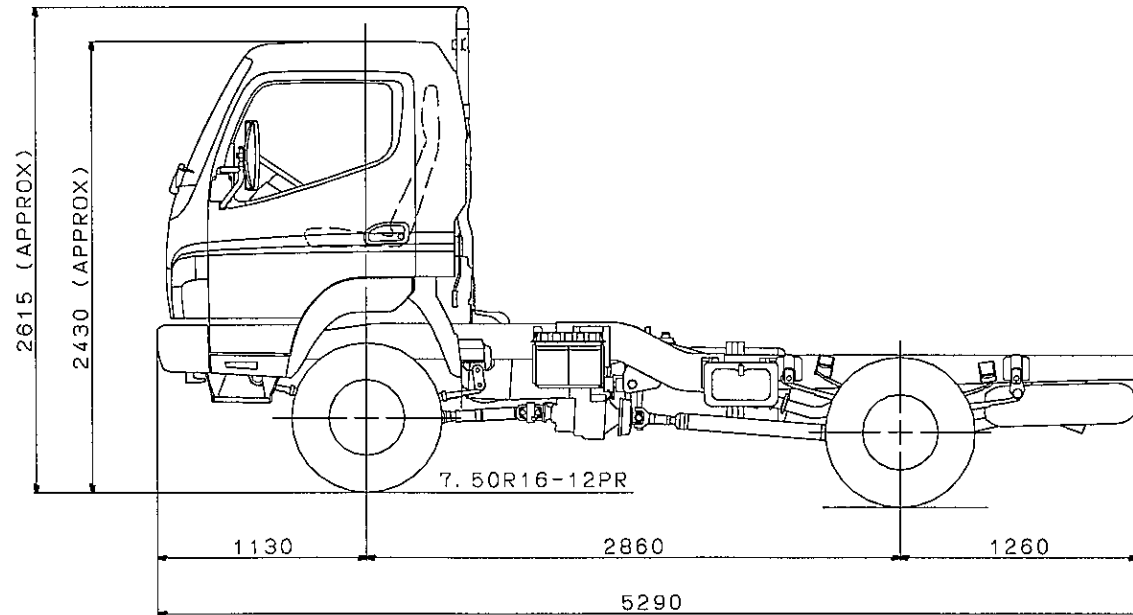

MITSUBISHI FUSO CANTER TRUCK CHASSIS WITH CAB
 MODEL FG84DC6SRFAB 8/
 DRAWING NO. DFED-0181

NOTE: This drawing shows delivering to the customer.