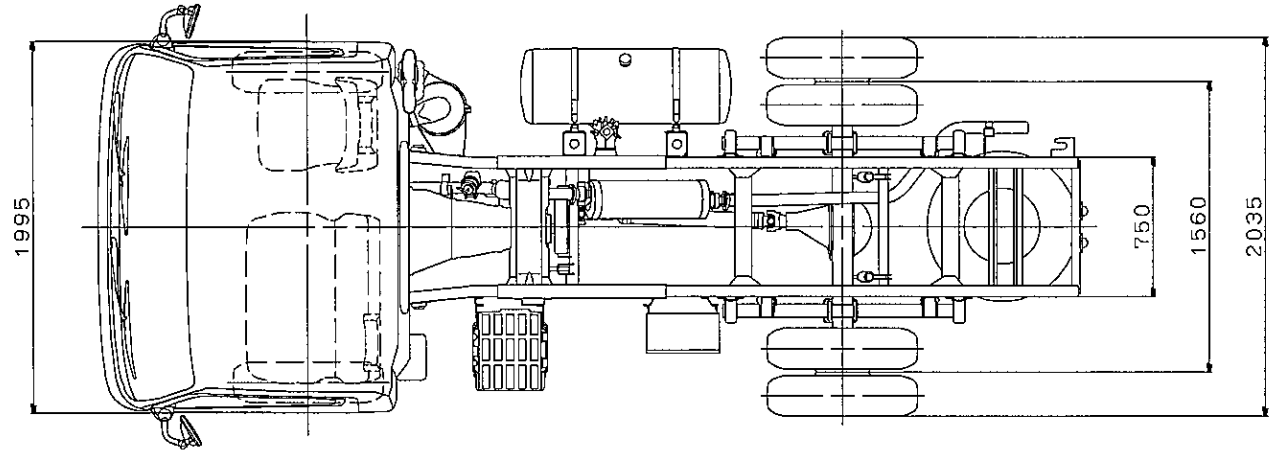

MITSUBISHI FUSO CANTER TRUCK CHASSIS WITH CAB
 MODEL FG84DC6SRFAB 8/
 DRAWING NO. DFED-0181

NOTE: This drawing shows delivering to the customer.