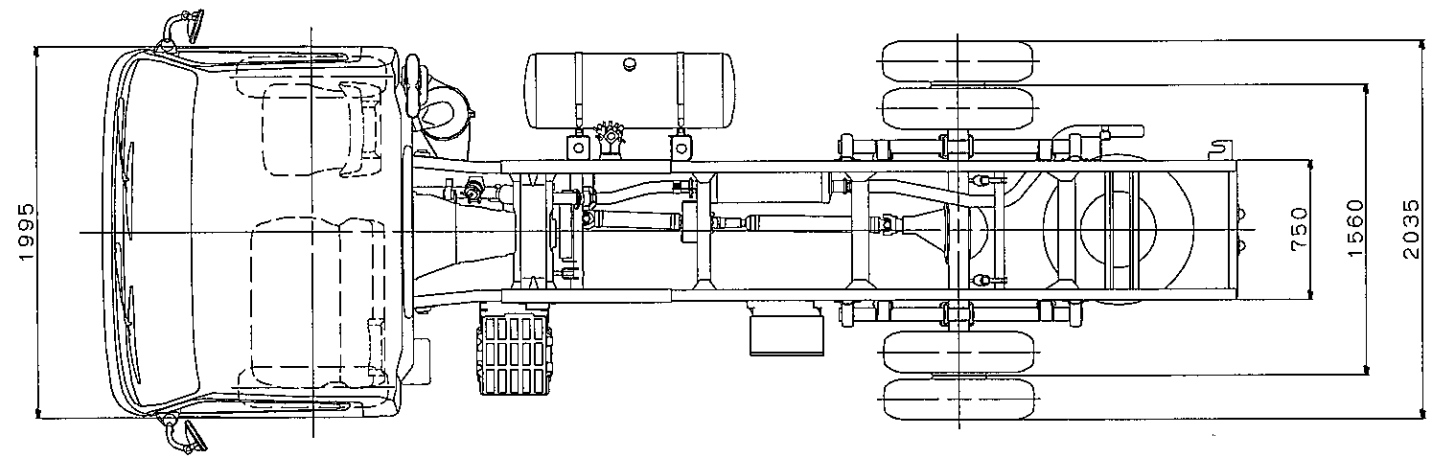

MITSUBISHI FUSO CANTER TRUCK CHASSIS WITH CAB

MODEL FG84DE6SRFAB

9/9

DRAWING NO. DFED-0181

NOTE: This drawing shows delivering to the customer.