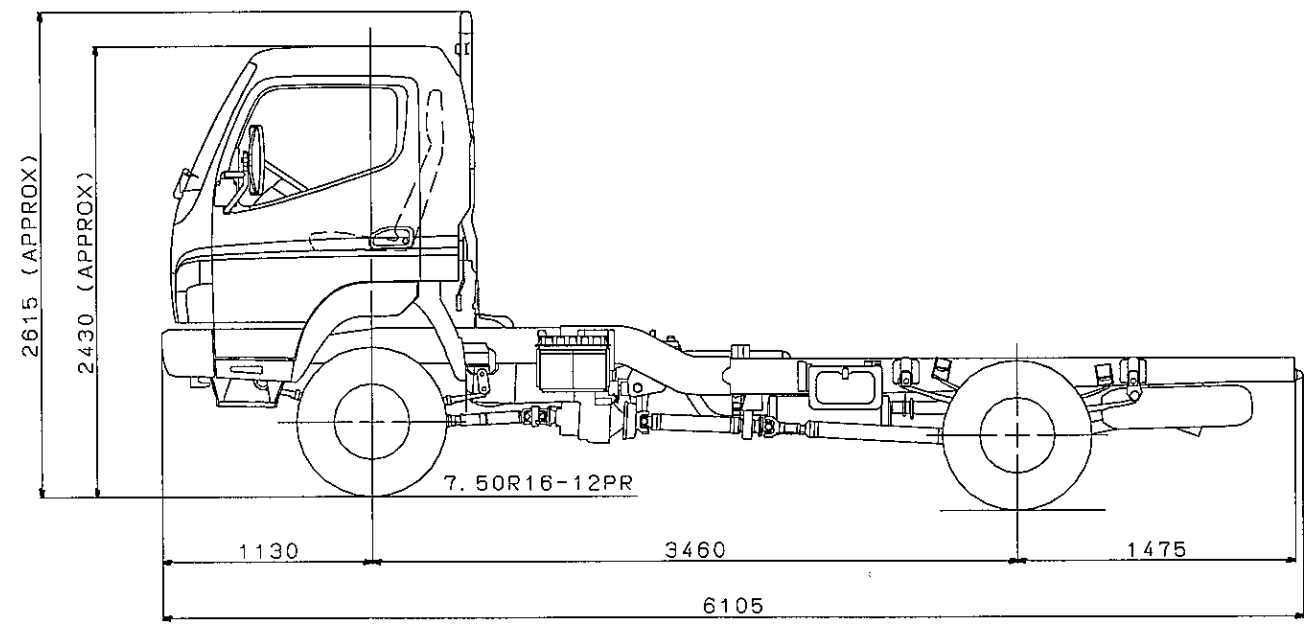

MITSUBISHI FUSO CANTER TRUCK CHASSIS WITH CAB

MODEL FG84DE6SRFAB

9/9

DRAWING NO. DFED-0181

NOTE: This drawing shows delivering to the customer.