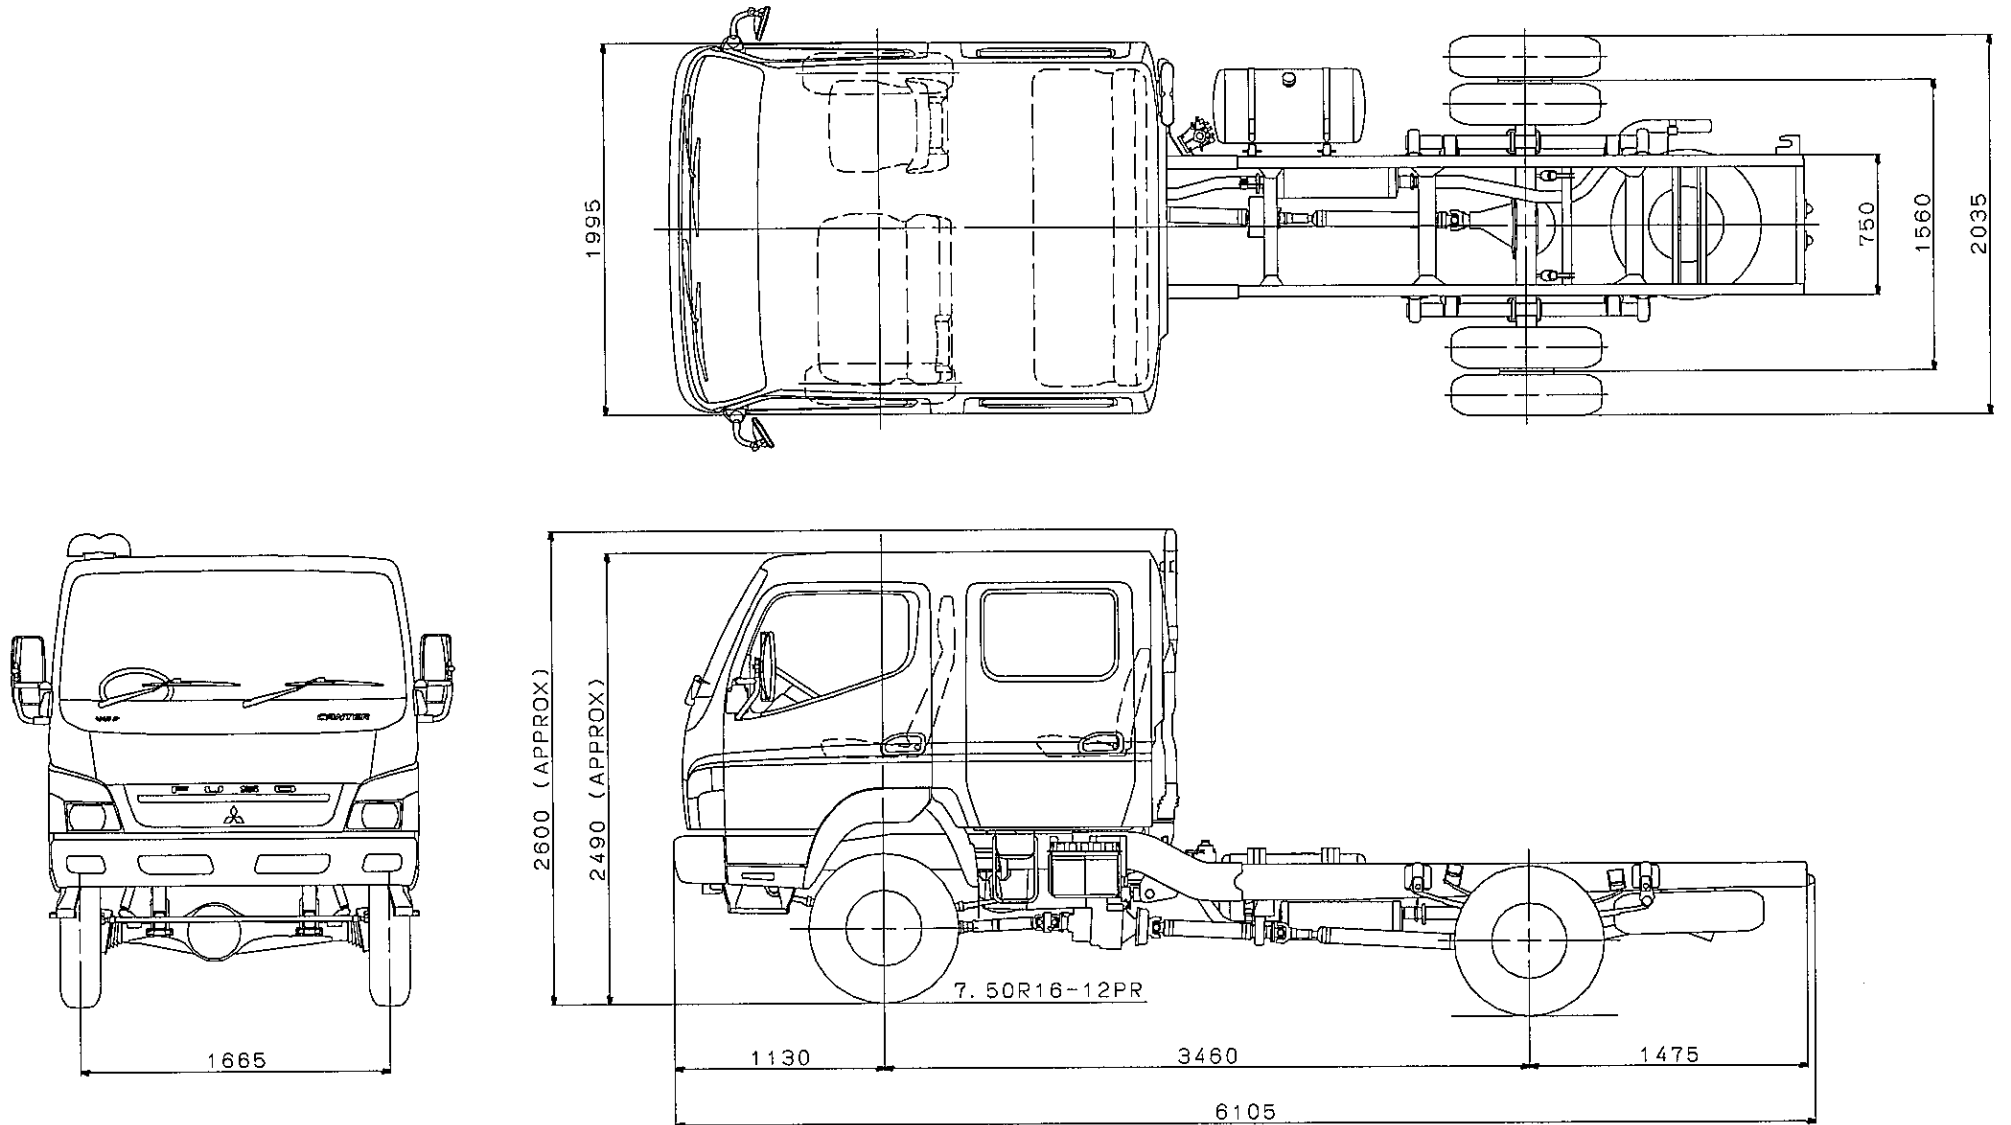

MITSUBISHI FUSO CANTER TRUCK CHASSIS WITH CAB
MODEL FG84DEWSRFAB 8/8
DRAWING NO. DFED-0182

NOTE: This drawing shows delivering to the customer.