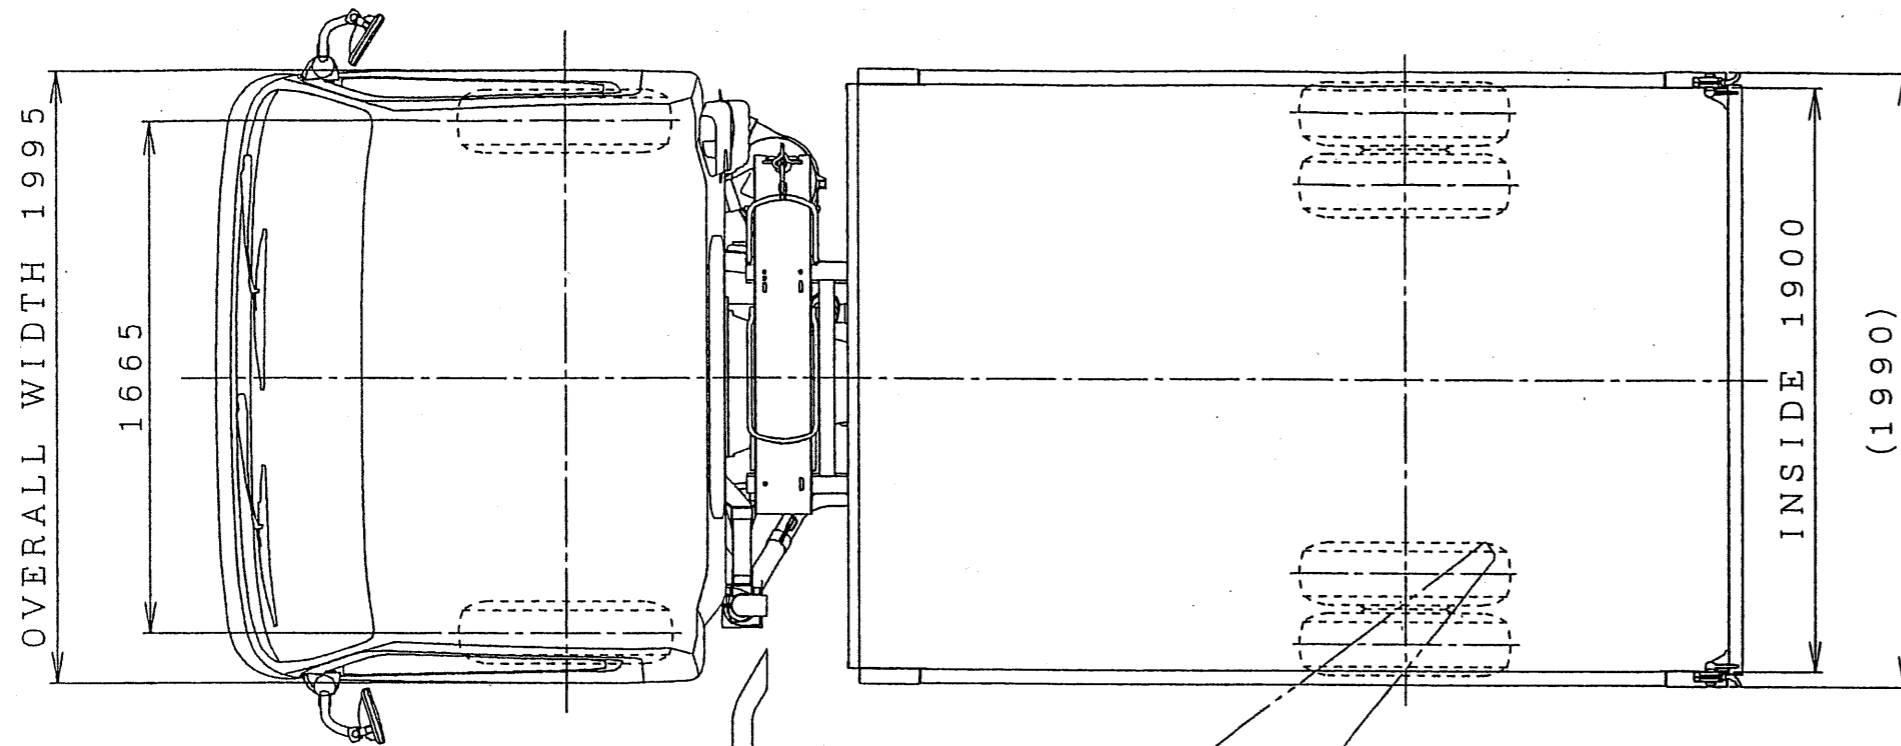

mitsubishi fuso canter dump truck

MODEL FE84PCDSRFAA

9/9

DRAWING NO. DFED-0014

ShinMaywa FDR-SC726

mitsubishi FUSO CANTER TRUCK CHASSIS WITH CAB

MODEL FE84PE6SRFAA

8/8

DRAWING NO. DFED-0006

MITSUBISHI FUSO CANTER TRUCK CHASSIS WITH CAB
MODEL FE84PEWSRFAA 8/8
DRAWING NO. DFED-0007

205/85R16LT