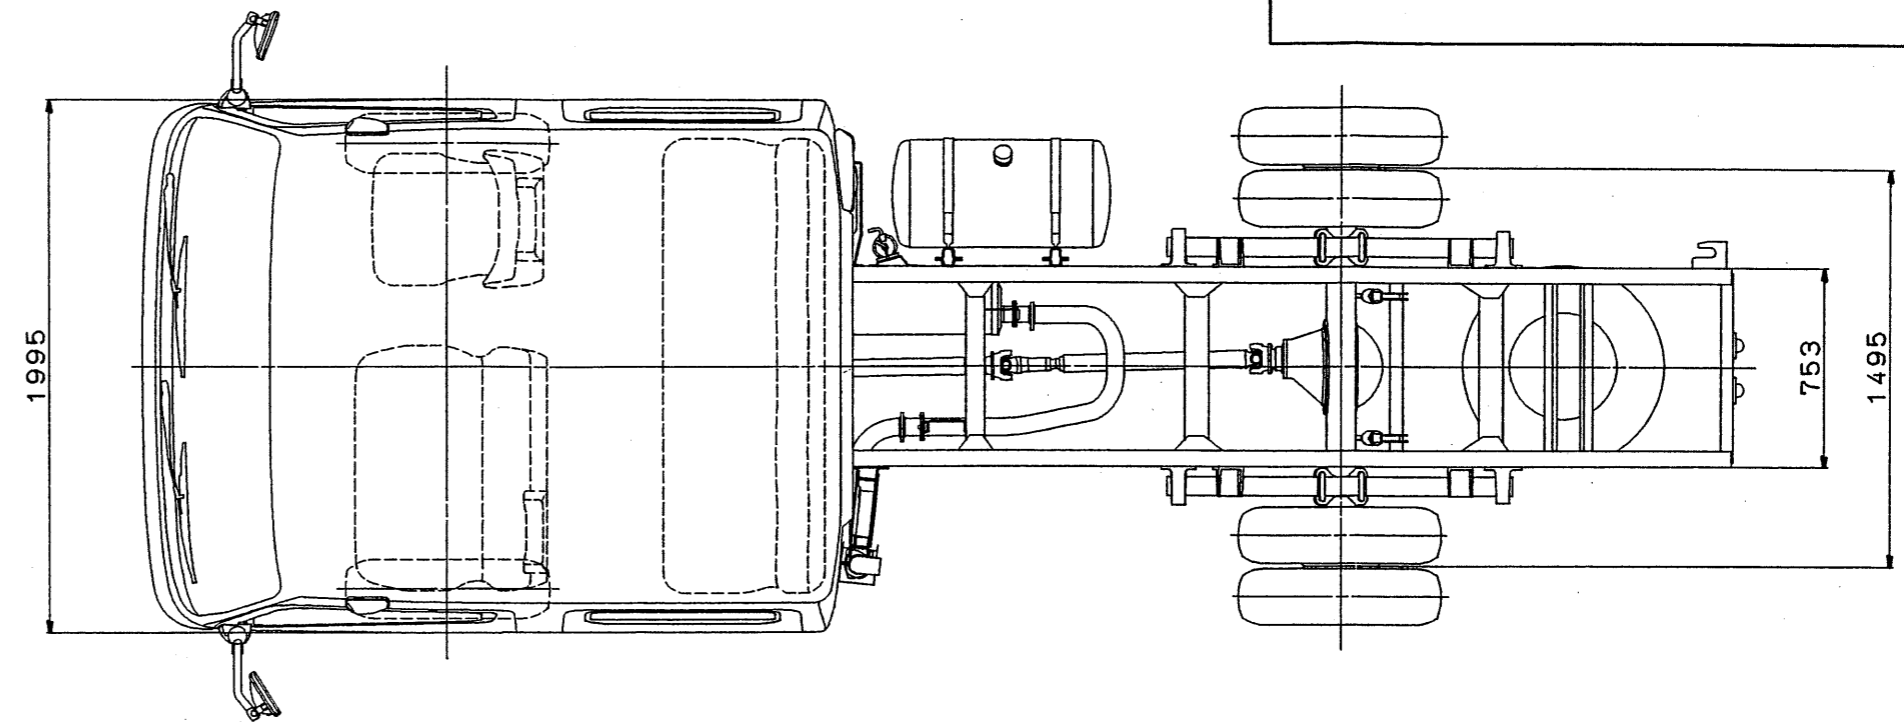

mitsubishi fuso canter dump truck

MODEL FE84PCDSRFAA

9/9

DRAWING NO. DFED-0014

ShinMaywa FDR-SC726

mitsubishi FUSO CANTER TRUCK CHASSIS WITH CAB

MODEL FE84PE6SRFAA

8/8

DRAWING NO. DFED-0006

MITSUBISHI FUSO CANTER TRUCK CHASSIS WITH CAB
MODEL FE84PEWSRFAA 8/8
DRAWING NO. DFED-0007

205/85R16LT