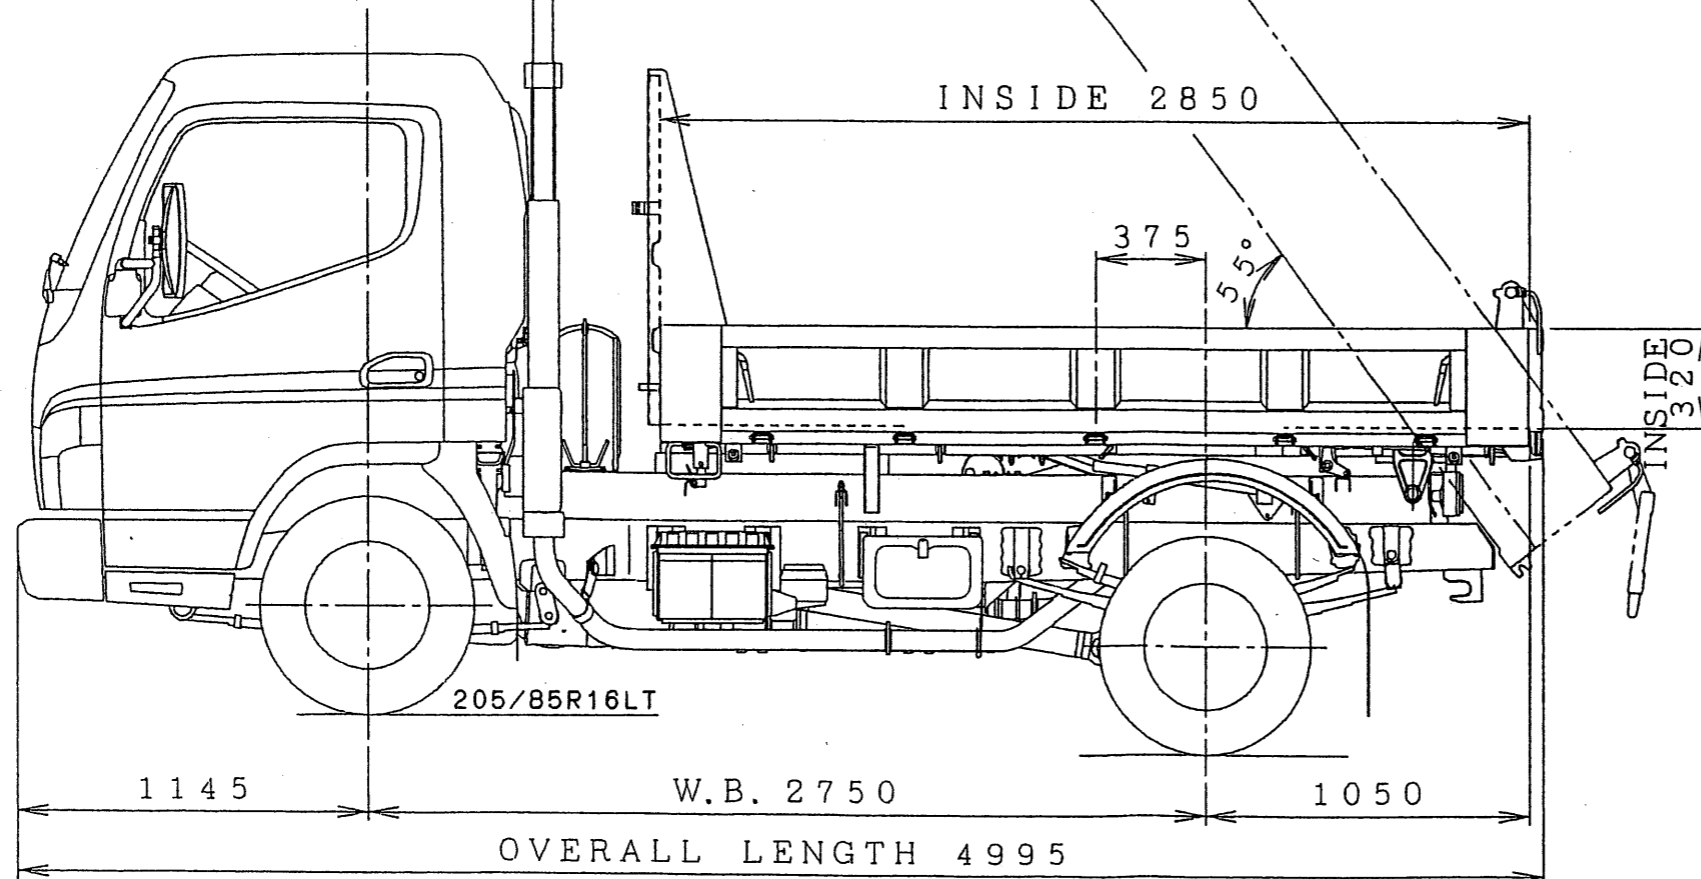

mitsubishi fuso canter dump truck

MODEL FE84PCDSRFAA

9/9

DRAWING NO. DFED-0014

ShinMaywa FDR-SC726

mitsubishi FUSO CANTER TRUCK CHASSIS WITH CAB

MODEL FE84PE6SRFAA

8/8

DRAWING NO. DFED-0006

MITSUBISHI FUSO CANTER TRUCK CHASSIS WITH CAB
MODEL FE84PEWSRFAA 8/8
DRAWING NO. DFED-0007

205/85R16LT