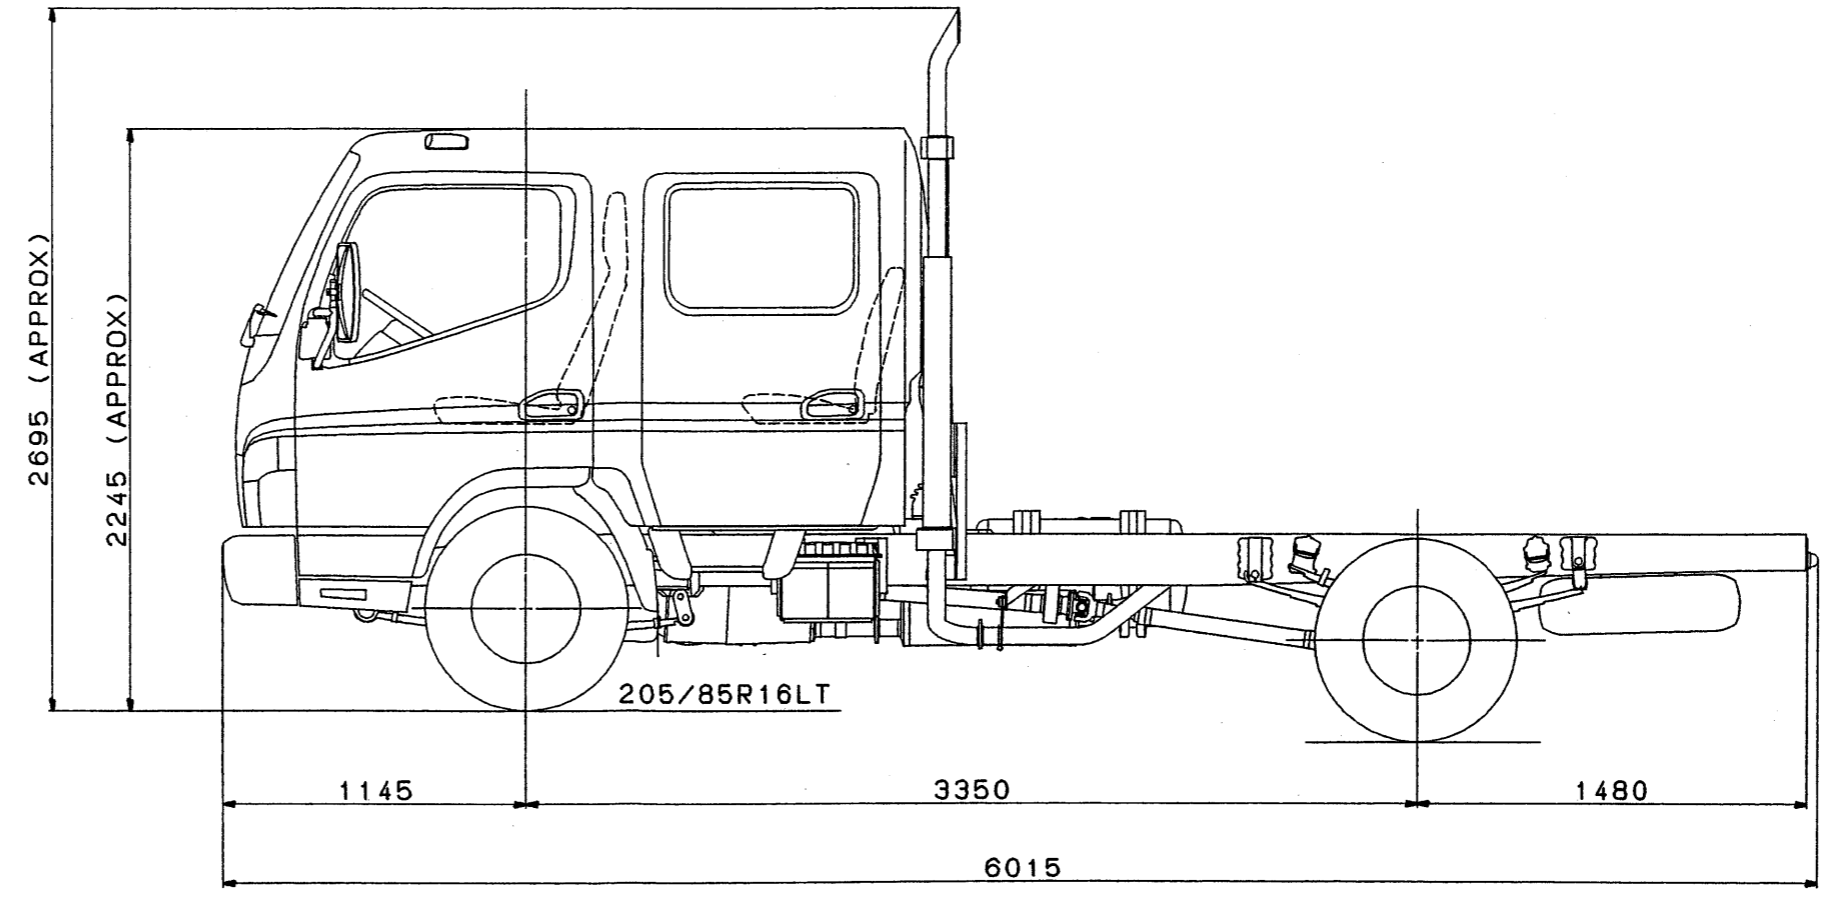

mitsubishi fuso canter dump truck

MODEL FE84PCDSRFAA

9/9

DRAWING NO. DFED-0014

ShinMaywa FDR-SC726

mitsubishi FUSO CANTER TRUCK CHASSIS WITH CAB

MODEL FE84PE6SRFAA

8/8

DRAWING NO. DFED-0006

MITSUBISHI FUSO CANTER TRUCK CHASSIS WITH CAB
MODEL FE84PEWSRFAA 8/8
DRAWING NO. DFED-0007

205/85R16LT