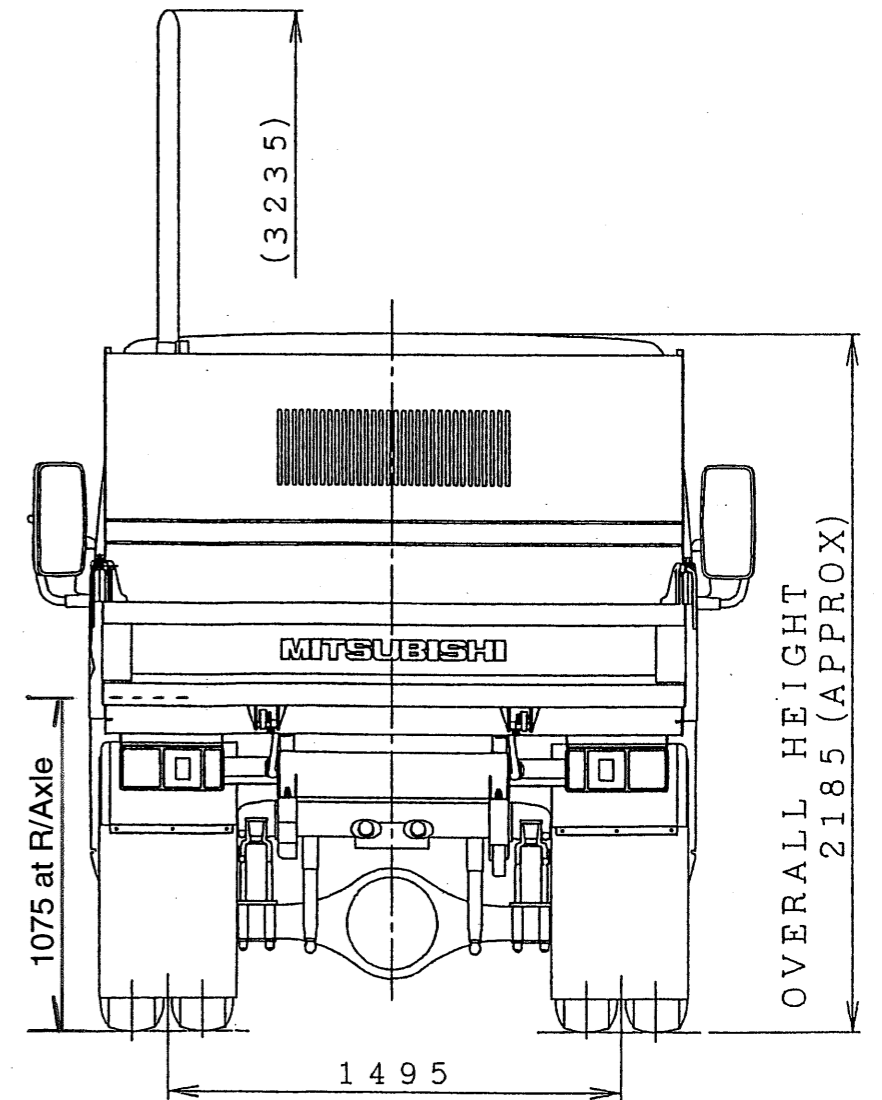

mitsubishi fuso canter dump truck

MODEL FE84PCDSRFAA

9/9

DRAWING NO. DFED-0014

ShinMaywa FDR-SC726

mitsubishi FUSO CANTER TRUCK CHASSIS WITH CAB

MODEL FE84PE6SRFAA

8/8

DRAWING NO. DFED-0006

MITSUBISHI FUSO CANTER TRUCK CHASSIS WITH CAB
MODEL FE84PEWSRFAA 8/8
DRAWING NO. DFED-0007

205/85R16LT