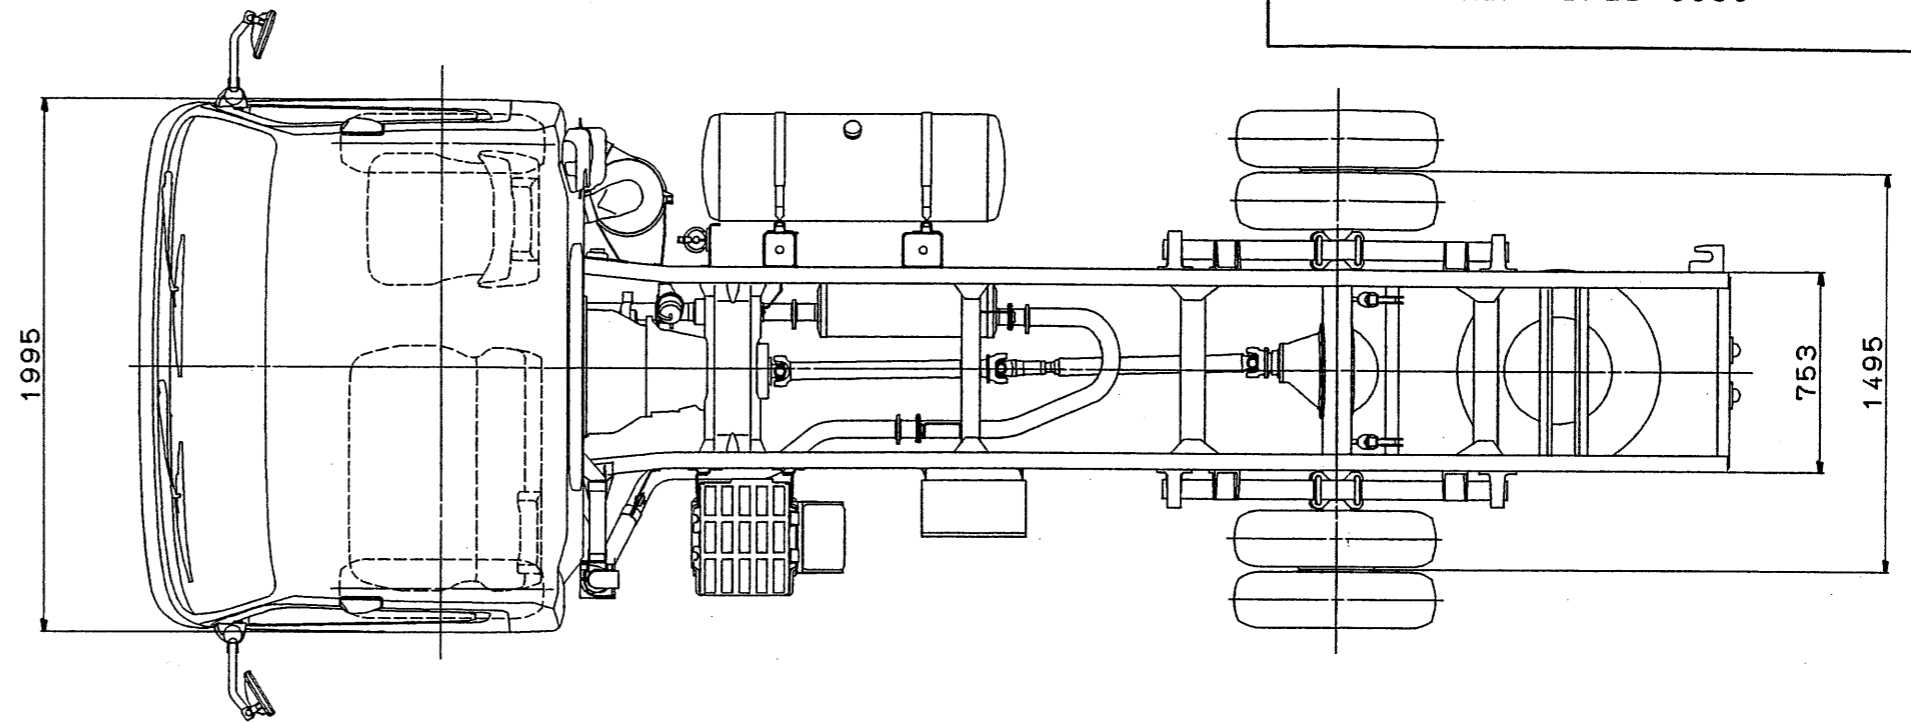

mitsubishi fuso canter dump truck

MODEL FE84PCDSRFAA

9/9

DRAWING NO. DFED-0014

ShinMaywa FDR-SC726

mitsubishi FUSO CANTER TRUCK CHASSIS WITH CAB

MODEL FE84PE6SRFAA

8/8

DRAWING NO. DFED-0006

MITSUBISHI FUSO CANTER TRUCK CHASSIS WITH CAB
MODEL FE84PEWSRFAA 8/8
DRAWING NO. DFED-0007

205/85R16LT