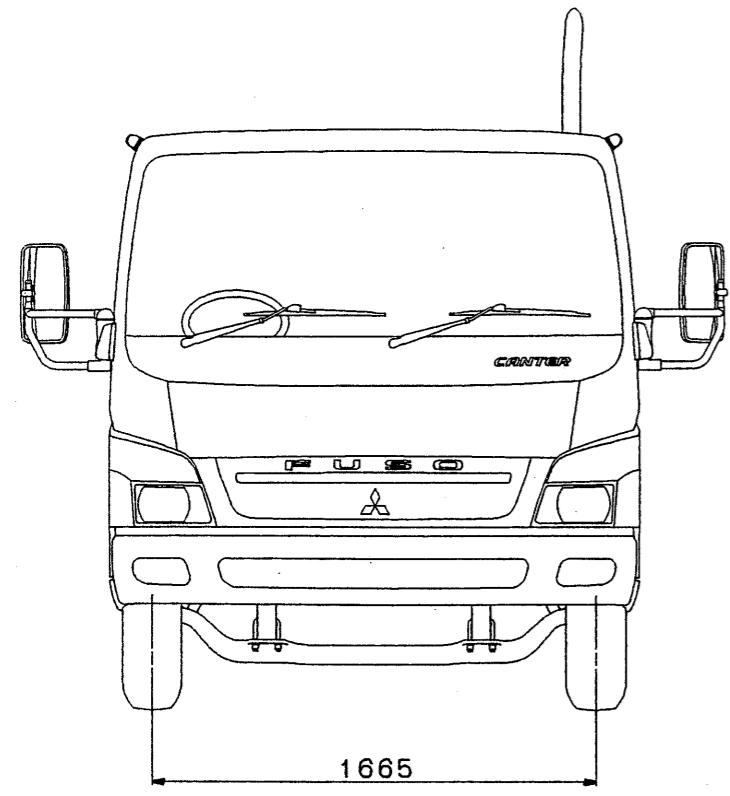

mitsubishi fuso canter dump truck

MODEL FE84PCDSRFAA

9/9

DRAWING NO. DFED-0014

ShinMaywa FDR-SC726

mitsubishi FUSO CANTER TRUCK CHASSIS WITH CAB

MODEL FE84PE6SRFAA

8/8

DRAWING NO. DFED-0006

MITSUBISHI FUSO CANTER TRUCK CHASSIS WITH CAB
MODEL FE84PEWSRFAA 8/8
DRAWING NO. DFED-0007

205/85R16LT