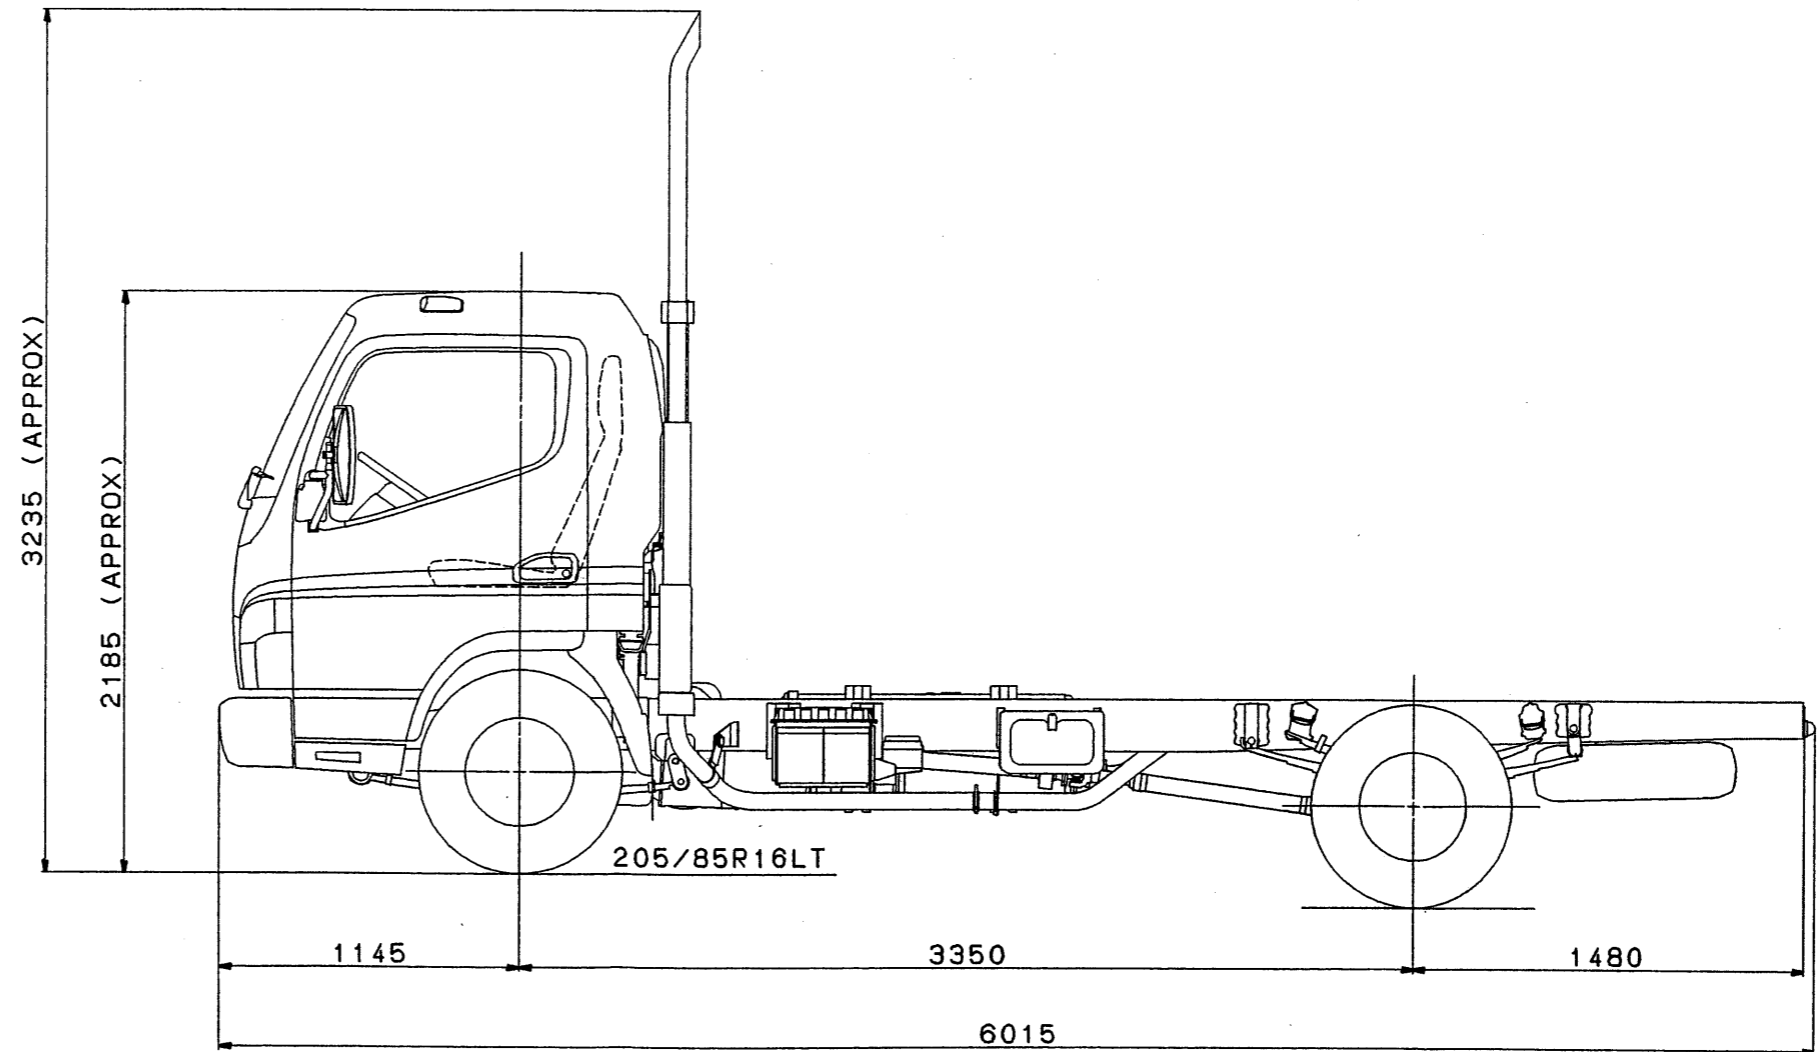

mitsubishi fuso canter dump truck

MODEL FE84PCDSRFAA

9/9

DRAWING NO. DFED-0014

ShinMaywa FDR-SC726

mitsubishi FUSO CANTER TRUCK CHASSIS WITH CAB

MODEL FE84PE6SRFAA

8/8

DRAWING NO. DFED-0006

MITSUBISHI FUSO CANTER TRUCK CHASSIS WITH CAB
MODEL FE84PEWSRFAA 8/8
DRAWING NO. DFED-0007

205/85R16LT