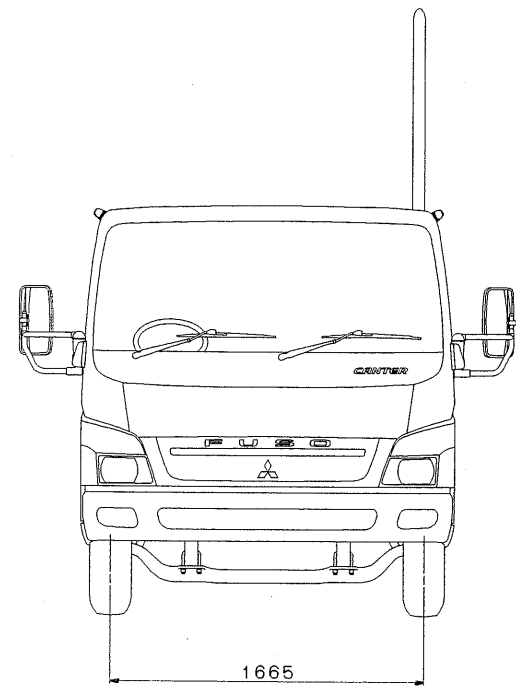

MITSUBISHI FUSO CANTER TRUCK CHASSIS WITH CAB

MODEL FE85PE6SRFAA

8/

DRAWING NO. DFED-0008

MITSUBISHI FUSO CANTER TRUCK CHASSIS WITH CAB  
 MODEL FE85PG6SRFAA 9/9  
 DRAWING NO. DFED-0008

MITSUBISHI FUSO CANTER TRUCK CHASSIS WITH CAB  
 MODEL FE85PGWSRFAA 8/8  
 DRAWING NO. DFED-0009