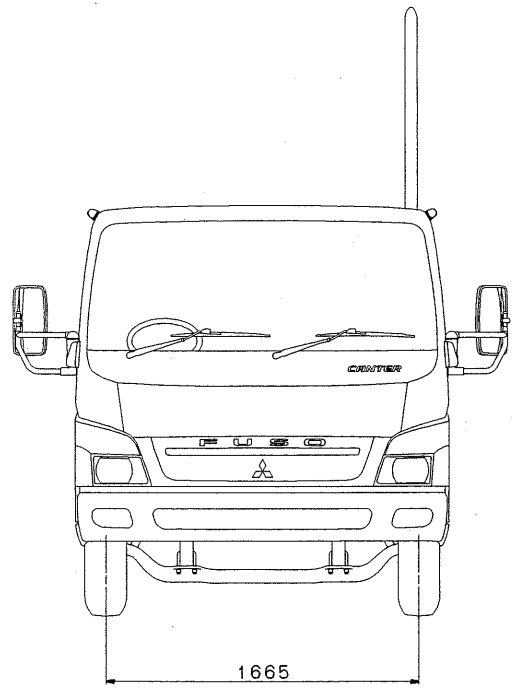

MITSUBISHI FUSO CANTER TRUCK CHASSIS WITH CAB

MODEL FE85PE6SRFAA

8/

DRAWING NO. DFED-0008

MITSUBISHI FUSO CANTER TRUCK CHASSIS WITH CAB  
 MODEL FE85PG6SRFAA 9/9  
 DRAWING NO. DFED-0008

MITSUBISHI FUSO CANTER TRUCK CHASSIS WITH CAB  
 MODEL FE85PGWSRFAA 8/8  
 DRAWING NO. DFED-0009