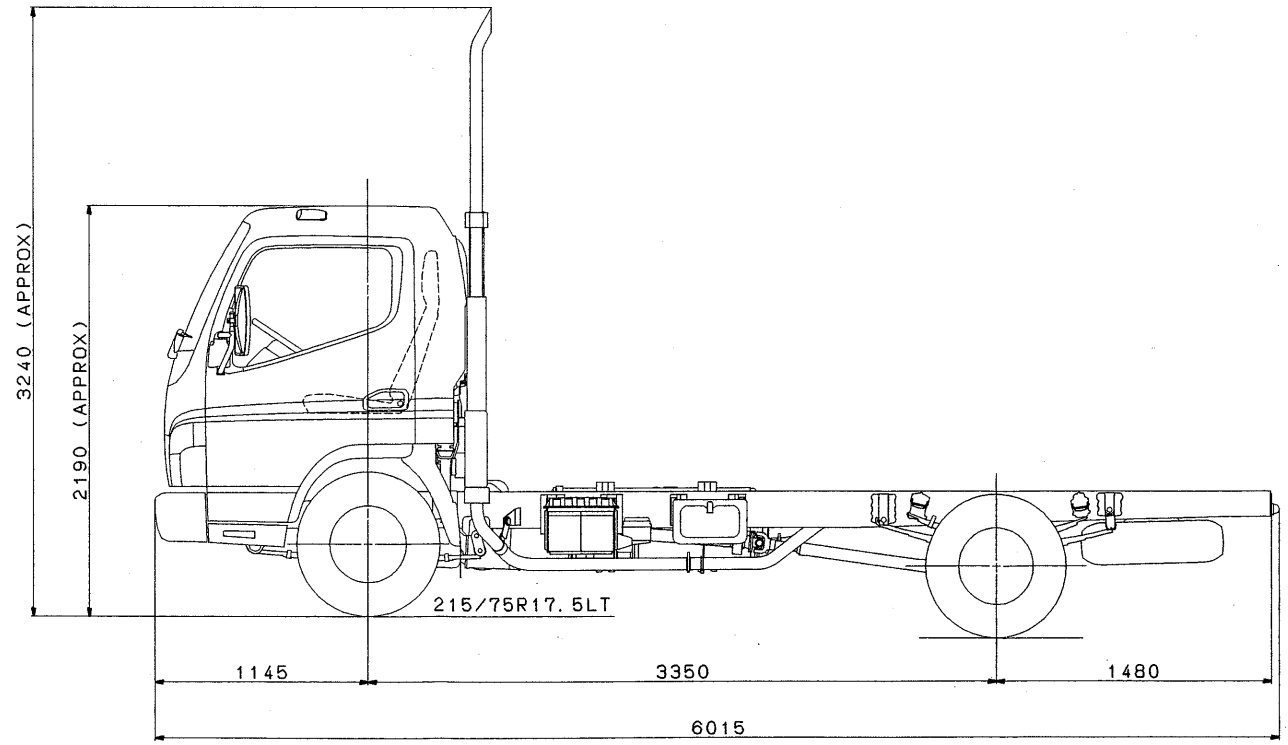

MITSUBISHI FUSO CANTER TRUCK CHASSIS WITH CAB

MODEL FE85PE6SRFAA

8/

DRAWING NO. DFED-0008

MITSUBISHI FUSO CANTER TRUCK CHASSIS WITH CAB  
 MODEL FE85PG6SRFAA 9/9  
 DRAWING NO. DFED-0008

MITSUBISHI FUSO CANTER TRUCK CHASSIS WITH CAB  
 MODEL FE85PGWSRFAA 8/8  
 DRAWING NO. DFED-0009