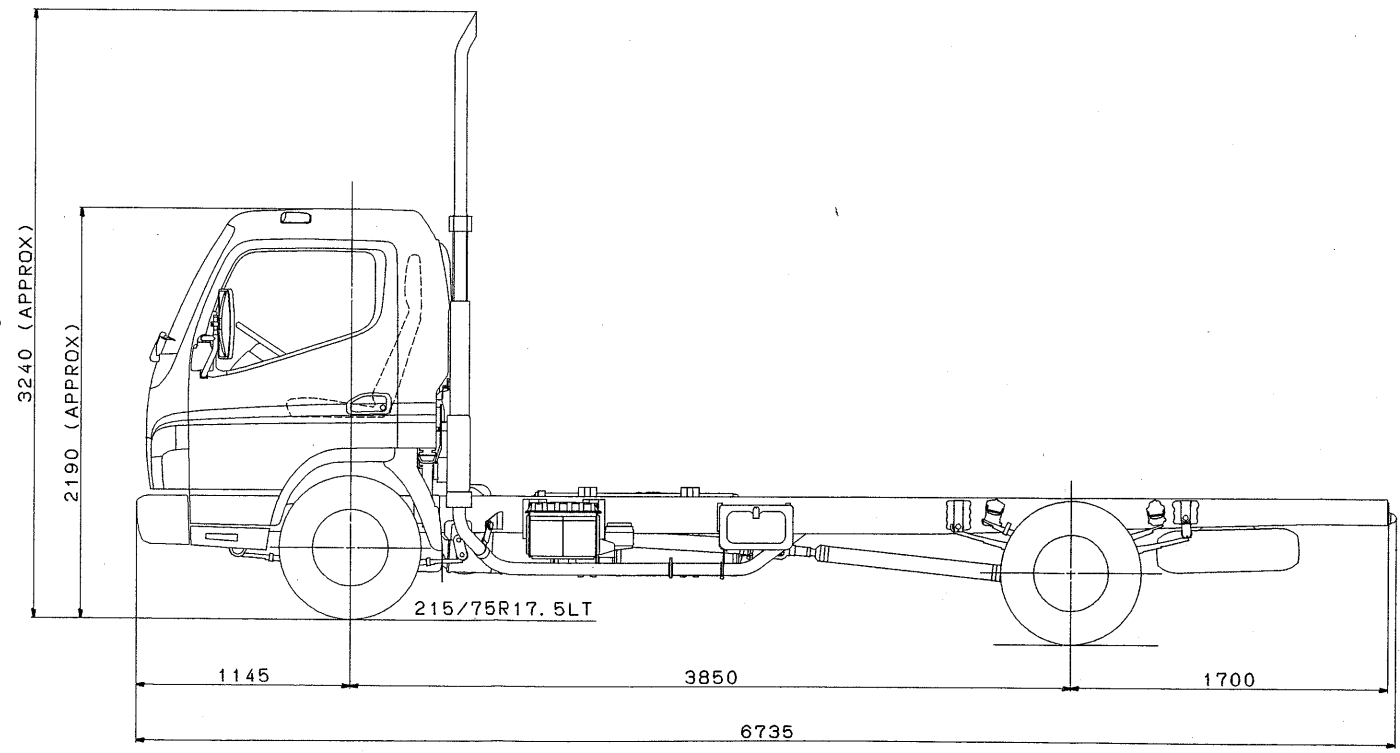

MITSUBISHI FUSO CANTER TRUCK CHASSIS WITH CAB

MODEL FE85PE6SRFAA

8/

DRAWING NO. DFED-0008

MITSUBISHI FUSO CANTER TRUCK CHASSIS WITH CAB  
 MODEL FE85PG6SRFAA 9/9  
 DRAWING NO. DFED-0008

MITSUBISHI FUSO CANTER TRUCK CHASSIS WITH CAB  
 MODEL FE85PGWSRFAA 8/8  
 DRAWING NO. DFED-0009