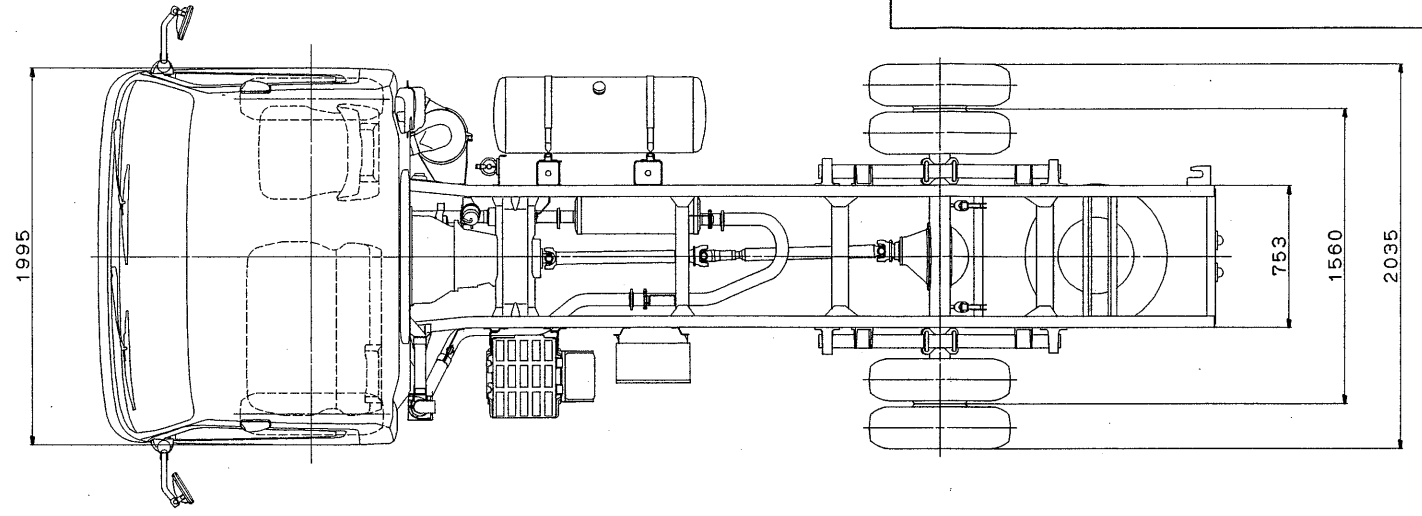

MITSUBISHI FUSO CANTER TRUCK CHASSIS WITH CAB

MODEL FE85PE6SRFAA

8/

DRAWING NO. DFED-0008

MITSUBISHI FUSO CANTER TRUCK CHASSIS WITH CAB  
 MODEL FE85PG6SRFAA 9/9  
 DRAWING NO. DFED-0008

MITSUBISHI FUSO CANTER TRUCK CHASSIS WITH CAB  
 MODEL FE85PGWSRFAA 8/8  
 DRAWING NO. DFED-0009