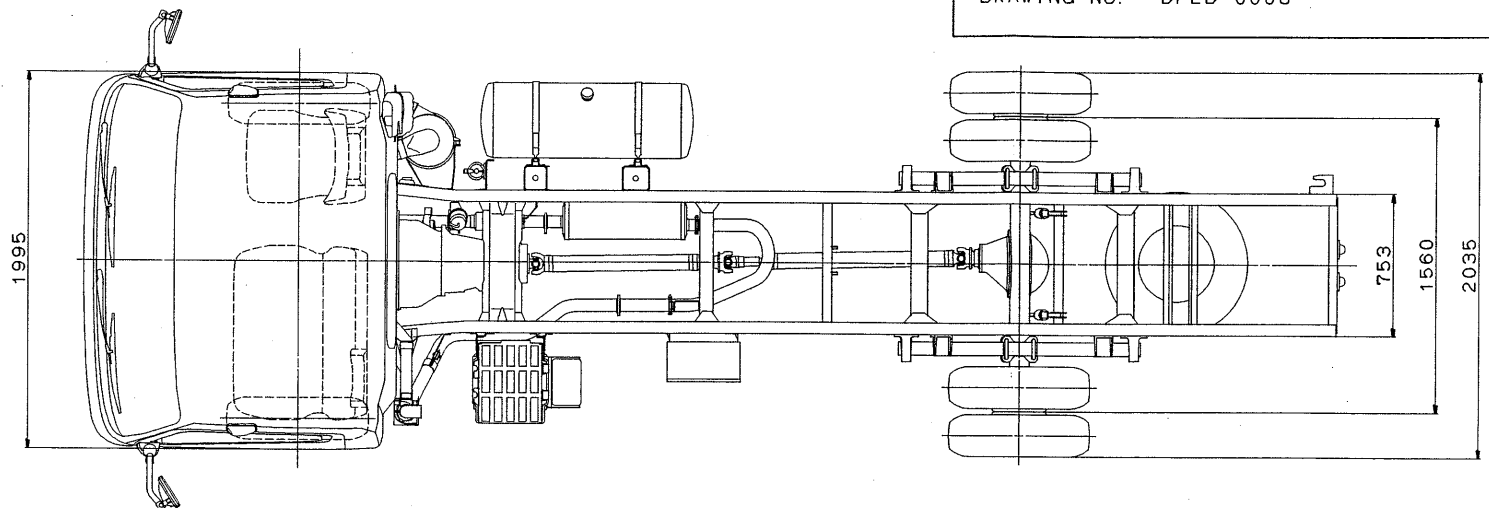

MITSUBISHI FUSO CANTER TRUCK CHASSIS WITH CAB

MODEL FE85PE6SRFAA

8/

DRAWING NO. DFED-0008

MITSUBISHI FUSO CANTER TRUCK CHASSIS WITH CAB  
 MODEL FE85PG6SRFAA 9/9  
 DRAWING NO. DFED-0008

MITSUBISHI FUSO CANTER TRUCK CHASSIS WITH CAB  
 MODEL FE85PGWSRFAA 8/8  
 DRAWING NO. DFED-0009