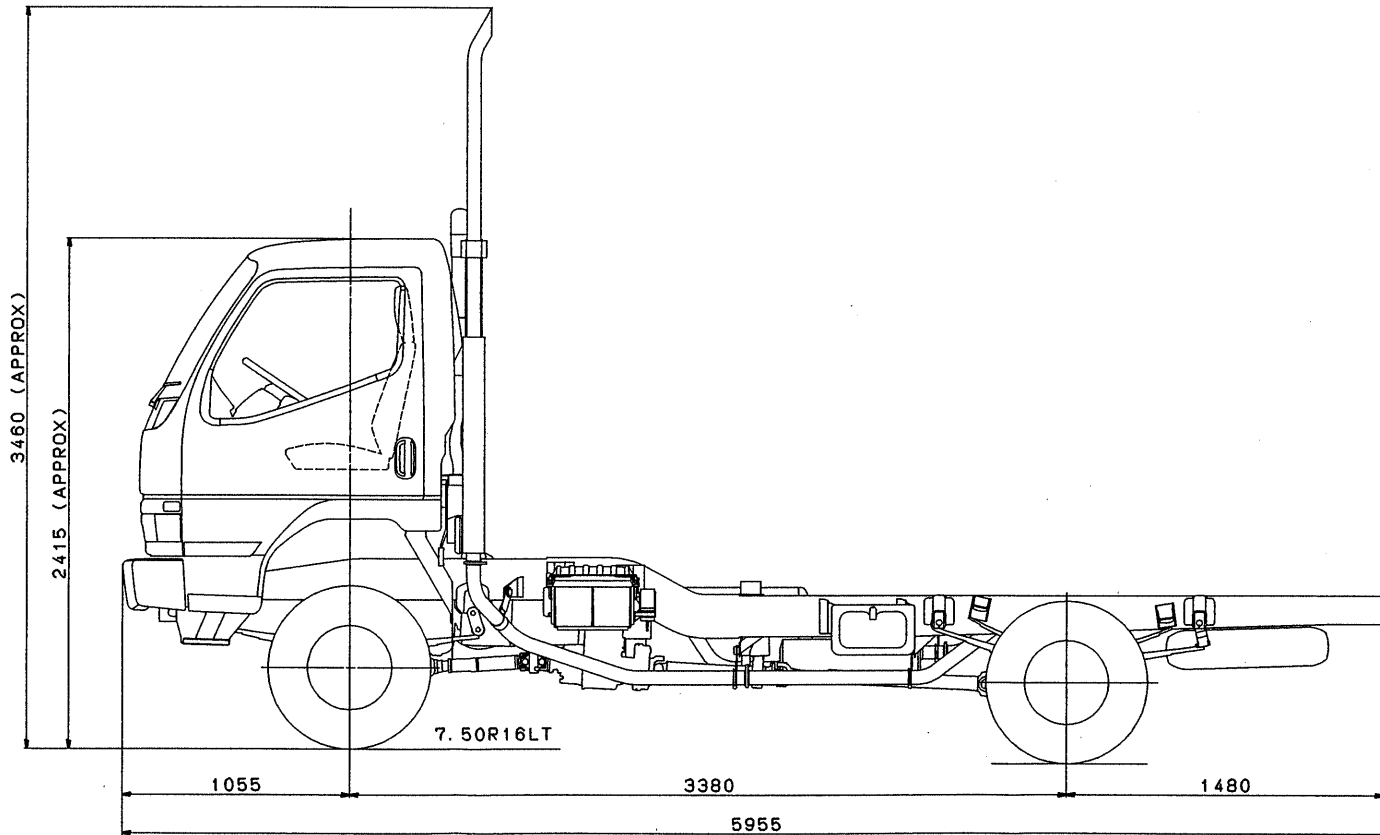

MITSUBISHI CANTER TRUCK CHASSIS WITH CAB
 MODEL FG649C6SRFAA
 DRAWING NO. BFED-0619 8/

MITSUBISHI CANTER TRUCK CHASSIS WITH CAB
MODEL FG649E6SRFAA
DRAWING NO. BFED-0619 9/9

MITSUBISHI CANTER TRUCK CHASSIS WITH CAB
MODEL FG649EWSRFAA 8/8
DRAWING NO. BFED-0620