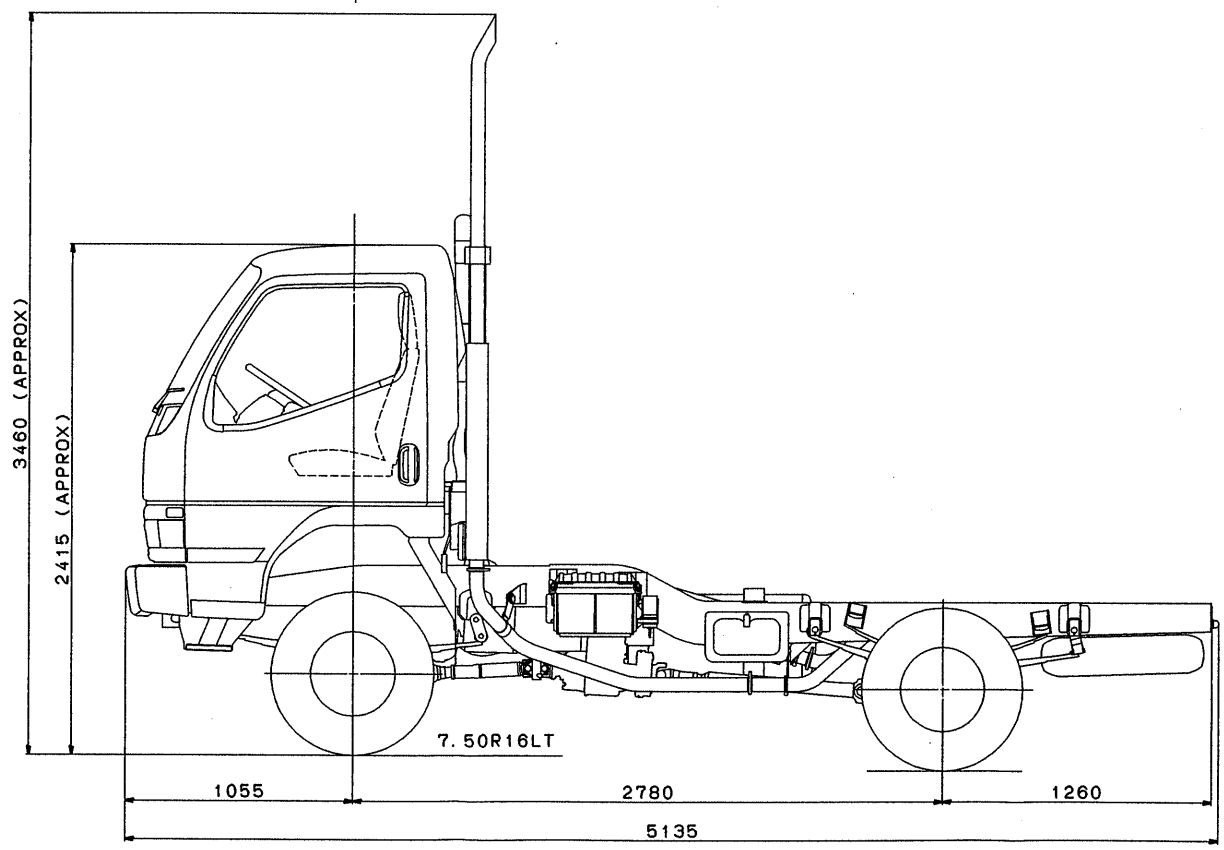

MITSUBISHI CANTER TRUCK CHASSIS WITH CAB
 MODEL FG649C6SRFAA
 DRAWING NO. BFED-0619 8/

MITSUBISHI CANTER TRUCK CHASSIS WITH CAB
MODEL FG649E6SRFAA
DRAWING NO. BFED-0619 9/9

MITSUBISHI CANTER TRUCK CHASSIS WITH CAB
MODEL FG649EWSRFAA 8/8
DRAWING NO. BFED-0620