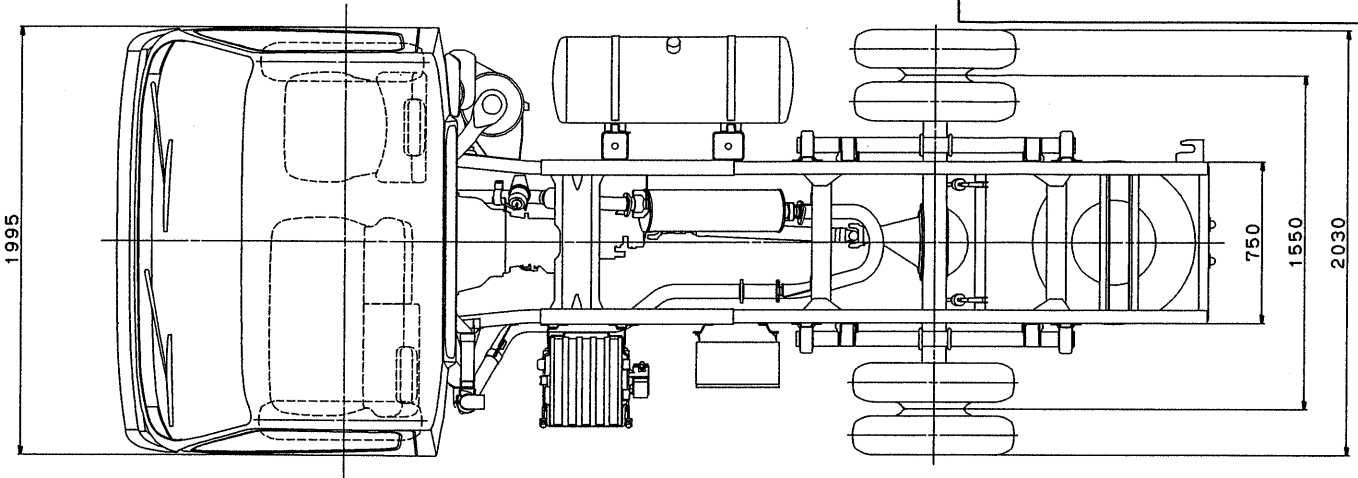

MITSUBISHI CANTER TRUCK CHASSIS WITH CAB
 MODEL FG649C6SRFAA
 DRAWING NO. BFED-0619 8/

MITSUBISHI CANTER TRUCK CHASSIS WITH CAB
MODEL FG649E6SRFAA
DRAWING NO. BFED-0619 9/9

MITSUBISHI CANTER TRUCK CHASSIS WITH CAB
MODEL FG649EWSRFAA 8/8
DRAWING NO. BFED-0620