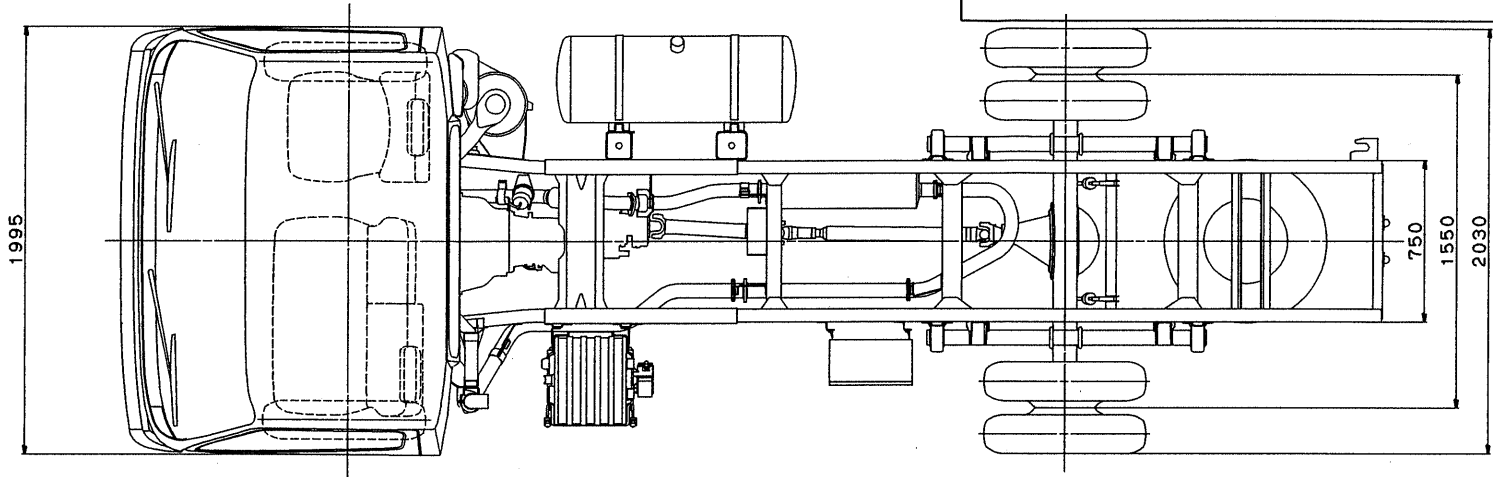

MITSUBISHI CANTER TRUCK CHASSIS WITH CAB
 MODEL FG649C6SRFAA
 DRAWING NO. BFED-0619 8/

MITSUBISHI CANTER TRUCK CHASSIS WITH CAB
MODEL FG649E6SRFAA
DRAWING NO. BFED-0619 9/9

MITSUBISHI CANTER TRUCK CHASSIS WITH CAB
MODEL FG649EWSRFAA 8/8
DRAWING NO. BFED-0620