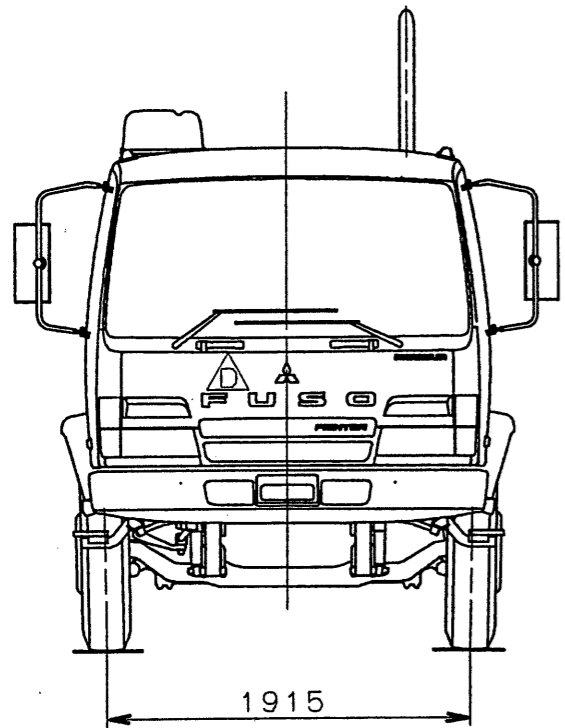

**mitsubishi FUSO DIESEL TRUCK CHASSIS WITH CAB**  
**MODEL**                    **FM65FH1RFAE**  
**DRAWING No.**            **AFMD-0630**

**MITSUBISHI FUSO DIESEL TRUCK CHASSIS WITH CAB**  
**MODEL**                    **FM65FJ1RFAG**  
**DRAWING NO.**           **AFMD-0632**

MITSUBISHI FUSO DIESEL TRUCK CHASSIS WITH CAB

MODEL FM65FP1RFAE

DRAWING No. AFMD-0631

mitsubishi FUSO DIESEL TRUCK CHASSIS WITH CAB

MODEL FM67FP1RFAH

DRAWING NO. AFMD-0790