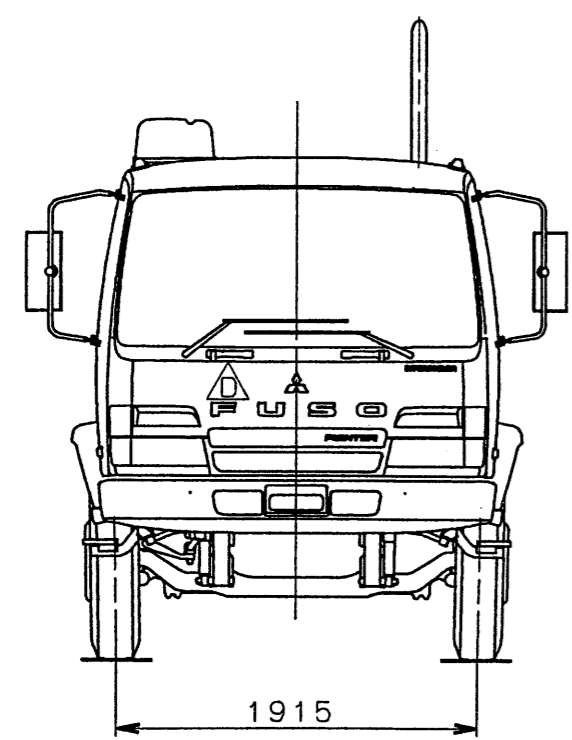

**mitsubishi FUSO DIESEL TRUCK CHASSIS WITH CAB**  
**MODEL**                    **FM65FH1RFAE**  
**DRAWING No.**            **AFMD-0630**

**MITSUBISHI FUSO DIESEL TRUCK CHASSIS WITH CAB**  
**MODEL**                    **FM65FJ1RFAG**  
**DRAWING NO.**           **AFMD-0632**

MITSUBISHI FUSO DIESEL TRUCK CHASSIS WITH CAB

MODEL FM65FP1RFAE

DRAWING No. AFMD-0631

mitsubishi FUSO DIESEL TRUCK CHASSIS WITH CAB

MODEL FM67FP1RFAH

DRAWING NO. AFMD-0790