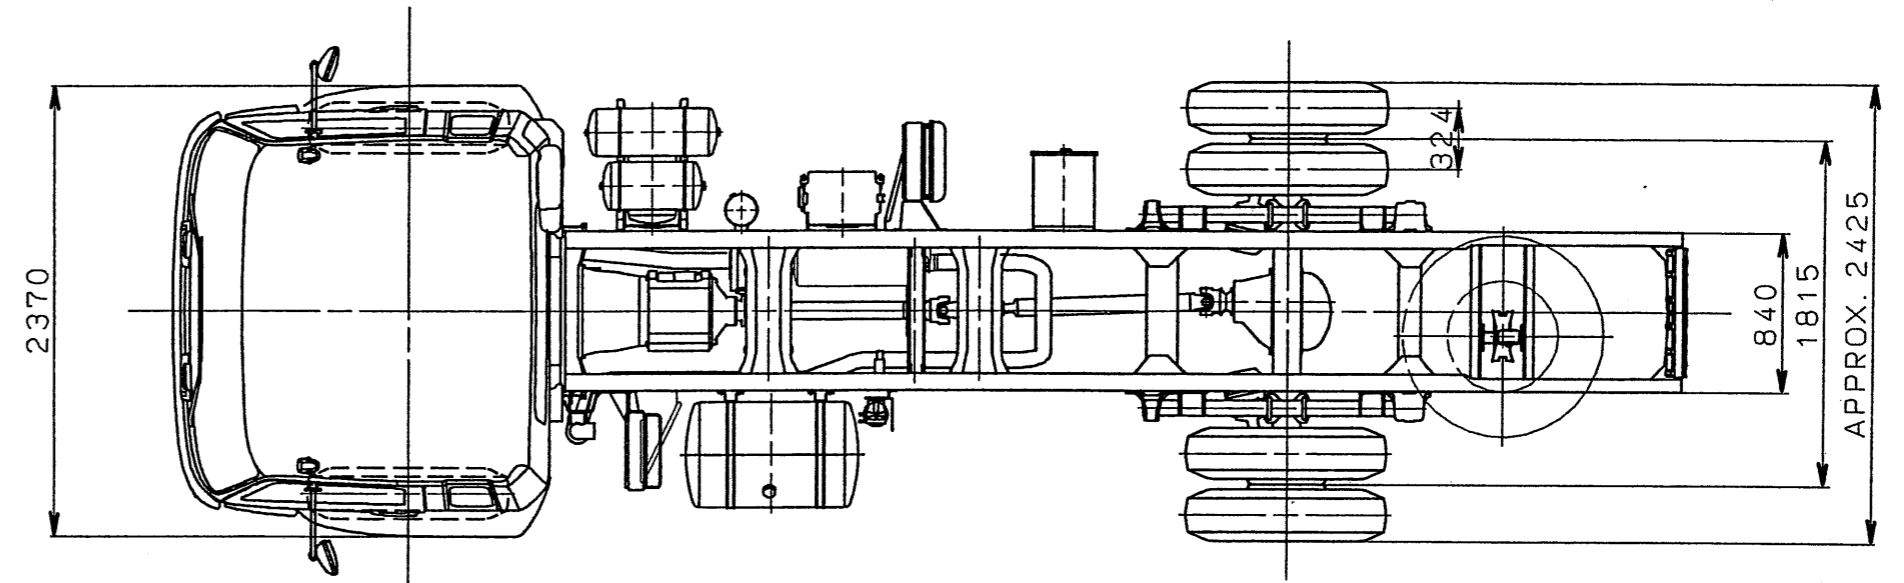

**mitsubishi FUSO DIESEL TRUCK CHASSIS WITH CAB**  
**MODEL**                    **FM65FH1RFAE**  
**DRAWING No.**            **AFMD-0630**

**MITSUBISHI FUSO DIESEL TRUCK CHASSIS WITH CAB**  
**MODEL**                    **FM65FJ1RFAG**  
**DRAWING NO.**           **AFMD-0632**

MITSUBISHI FUSO DIESEL TRUCK CHASSIS WITH CAB

MODEL FM65FP1RFAE

DRAWING No. AFMD-0631

mitsubishi FUSO DIESEL TRUCK CHASSIS WITH CAB

MODEL FM67FP1RFAH

DRAWING NO. AFMD-0790