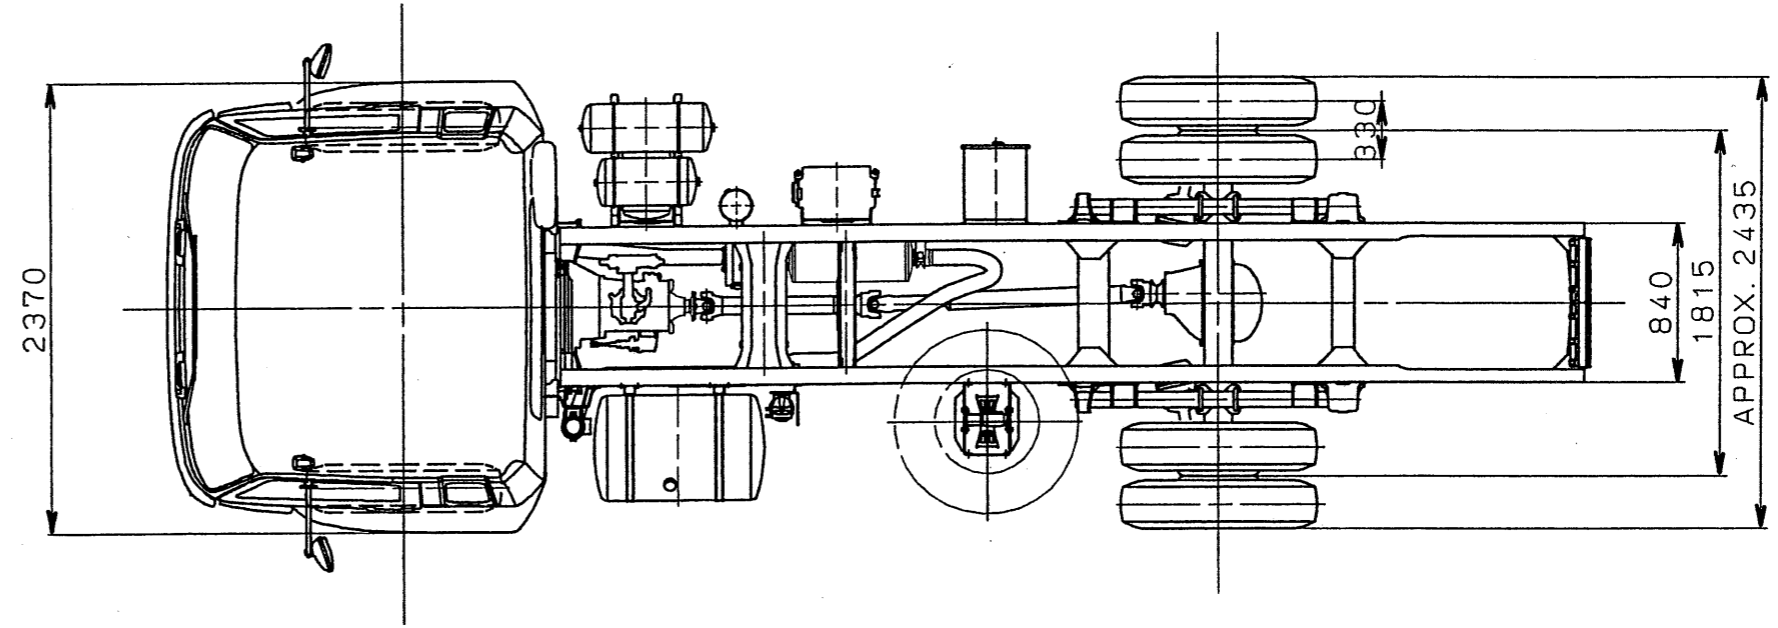

**mitsubishi FUSO DIESEL TRUCK CHASSIS WITH CAB**  
**MODEL**                    **FM65FH1RFAE**  
**DRAWING No.**            **AFMD-0630**

**MITSUBISHI FUSO DIESEL TRUCK CHASSIS WITH CAB**  
**MODEL**                    **FM65FJ1RFAG**  
**DRAWING NO.**           **AFMD-0632**

MITSUBISHI FUSO DIESEL TRUCK CHASSIS WITH CAB

MODEL FM65FP1RFAE

DRAWING No. AFMD-0631

mitsubishi FUSO DIESEL TRUCK CHASSIS WITH CAB

MODEL FM67FP1RFAH

DRAWING NO. AFMD-0790