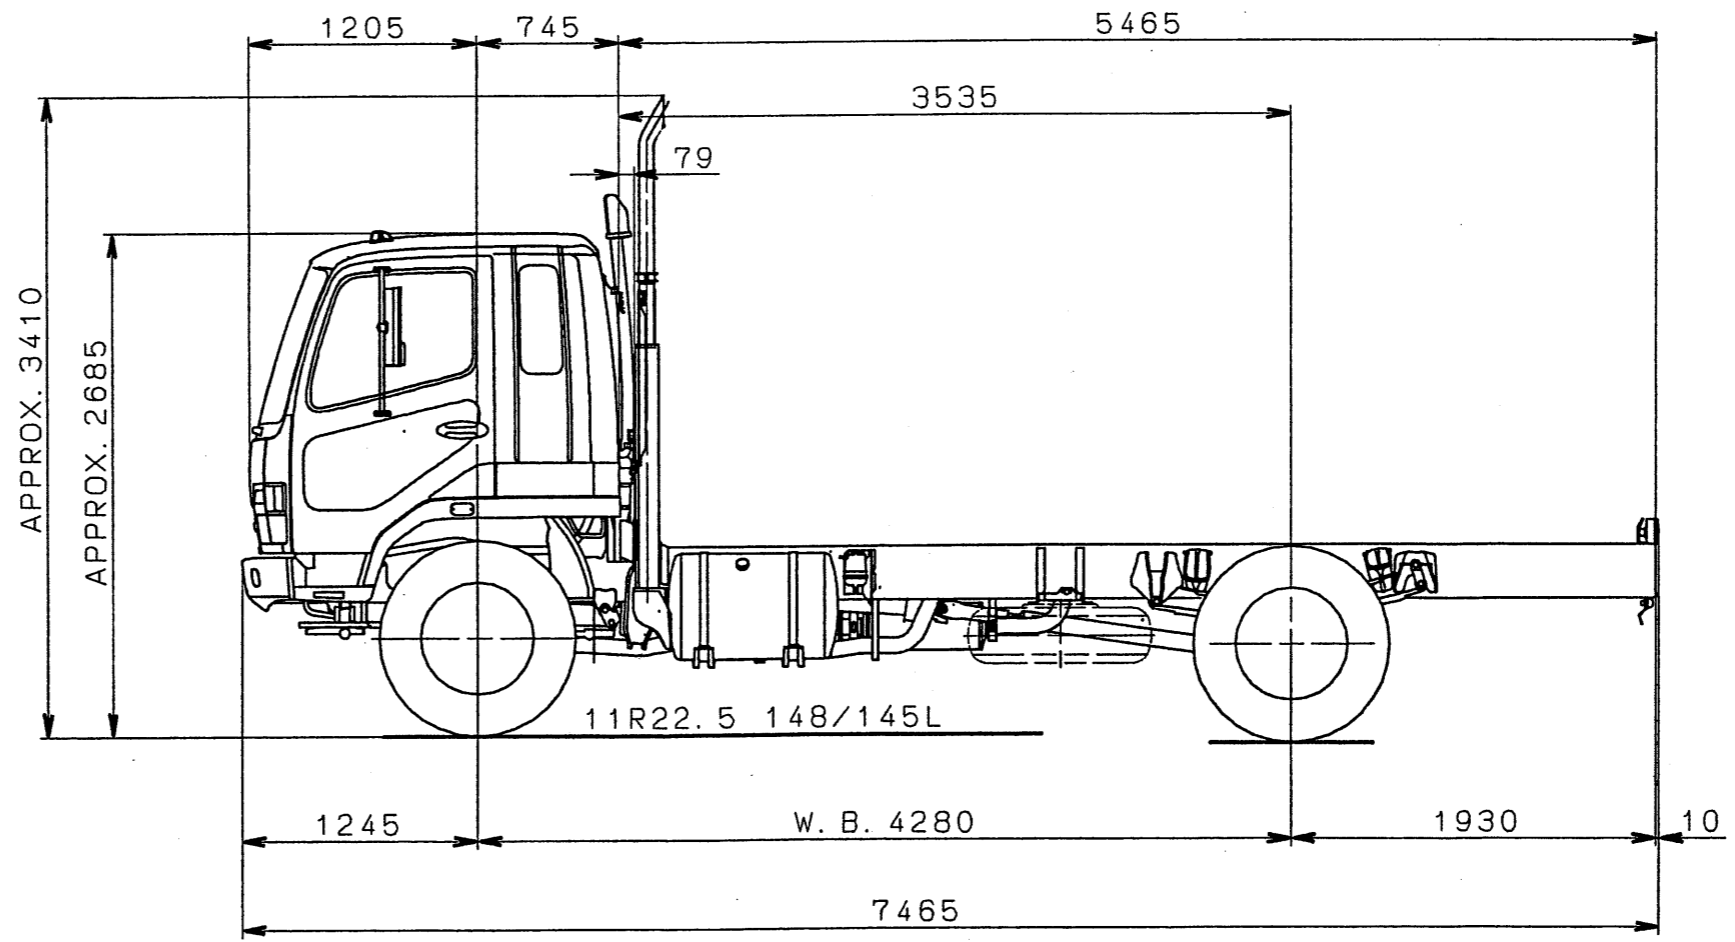

**mitsubishi FUSO DIESEL TRUCK CHASSIS WITH CAB**  
**MODEL**                    **FM65FH1RFAE**  
**DRAWING No.**            **AFMD-0630**

**MITSUBISHI FUSO DIESEL TRUCK CHASSIS WITH CAB**  
**MODEL**                    **FM65FJ1RFAG**  
**DRAWING NO.**           **AFMD-0632**

MITSUBISHI FUSO DIESEL TRUCK CHASSIS WITH CAB

MODEL FM65FP1RFAE

DRAWING No. AFMD-0631

mitsubishi FUSO DIESEL TRUCK CHASSIS WITH CAB

MODEL FM67FP1RFAH

DRAWING NO. AFMD-0790