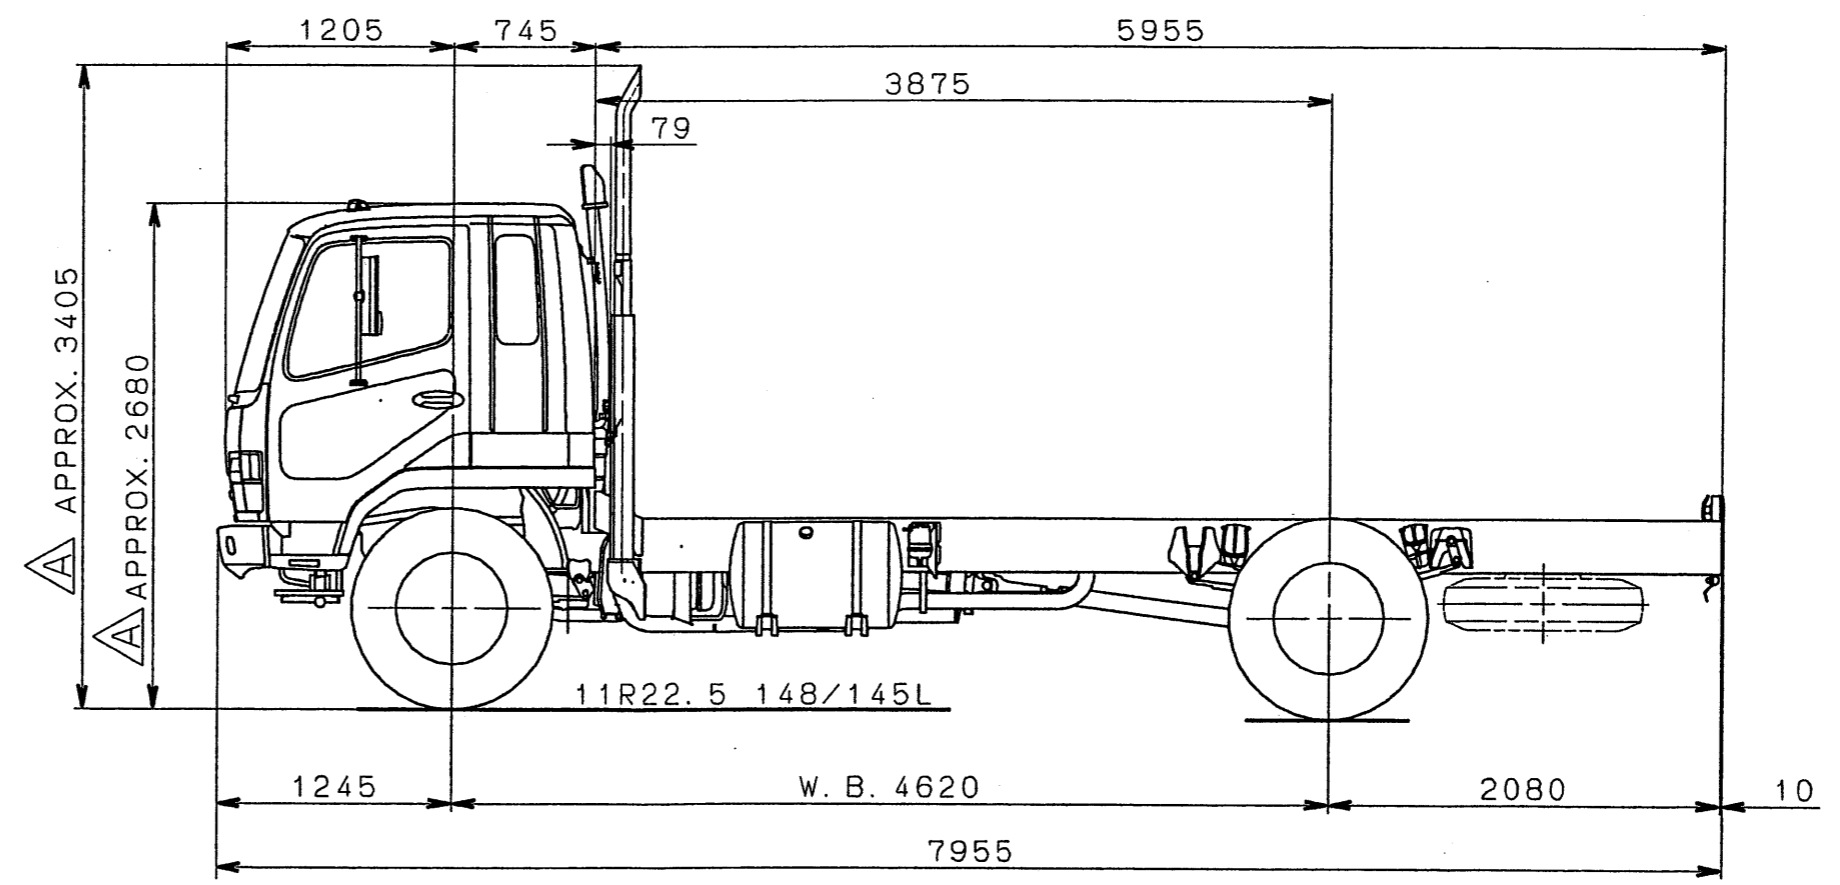

**mitsubishi FUSO DIESEL TRUCK CHASSIS WITH CAB**  
**MODEL**                    **FM65FH1RFAE**  
**DRAWING No.**            **AFMD-0630**

**MITSUBISHI FUSO DIESEL TRUCK CHASSIS WITH CAB**  
**MODEL**                    **FM65FJ1RFAG**  
**DRAWING NO.**           **AFMD-0632**

MITSUBISHI FUSO DIESEL TRUCK CHASSIS WITH CAB

MODEL FM65FP1RFAE

DRAWING No. AFMD-0631

mitsubishi FUSO DIESEL TRUCK CHASSIS WITH CAB

MODEL FM67FP1RFAH

DRAWING NO. AFMD-0790