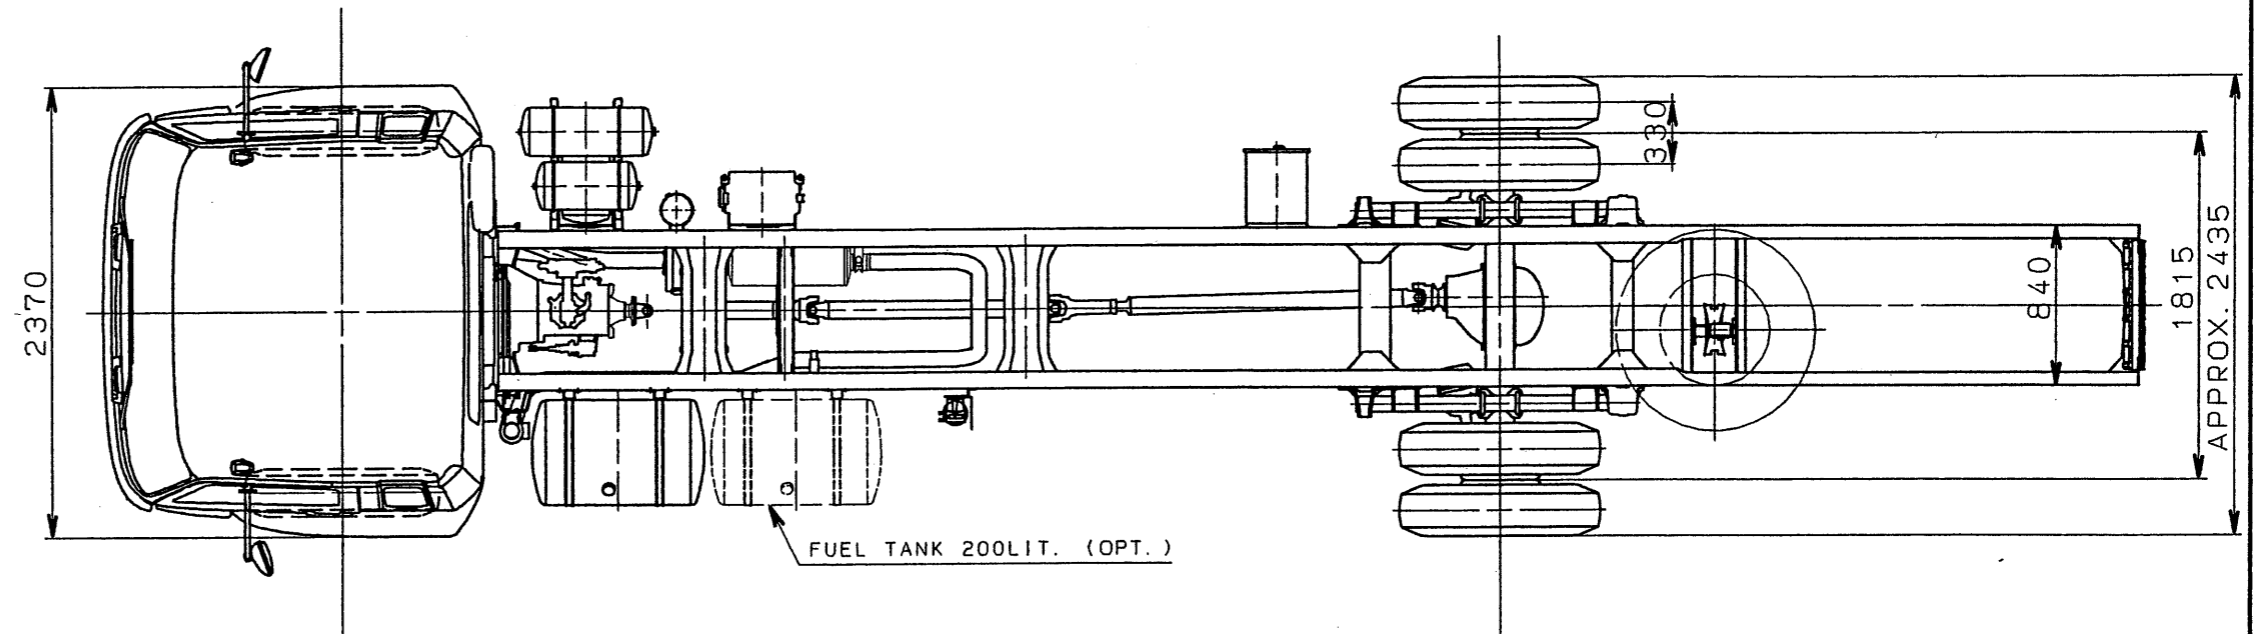

**mitsubishi FUSO DIESEL TRUCK CHASSIS WITH CAB**  
**MODEL**                    **FM65FH1RFAE**  
**DRAWING No.**            **AFMD-0630**

**MITSUBISHI FUSO DIESEL TRUCK CHASSIS WITH CAB**  
**MODEL**                    **FM65FJ1RFAG**  
**DRAWING NO.**           **AFMD-0632**

MITSUBISHI FUSO DIESEL TRUCK CHASSIS WITH CAB

MODEL FM65FP1RFAE

DRAWING No. AFMD-0631

mitsubishi FUSO DIESEL TRUCK CHASSIS WITH CAB

MODEL FM67FP1RFAH

DRAWING NO. AFMD-0790