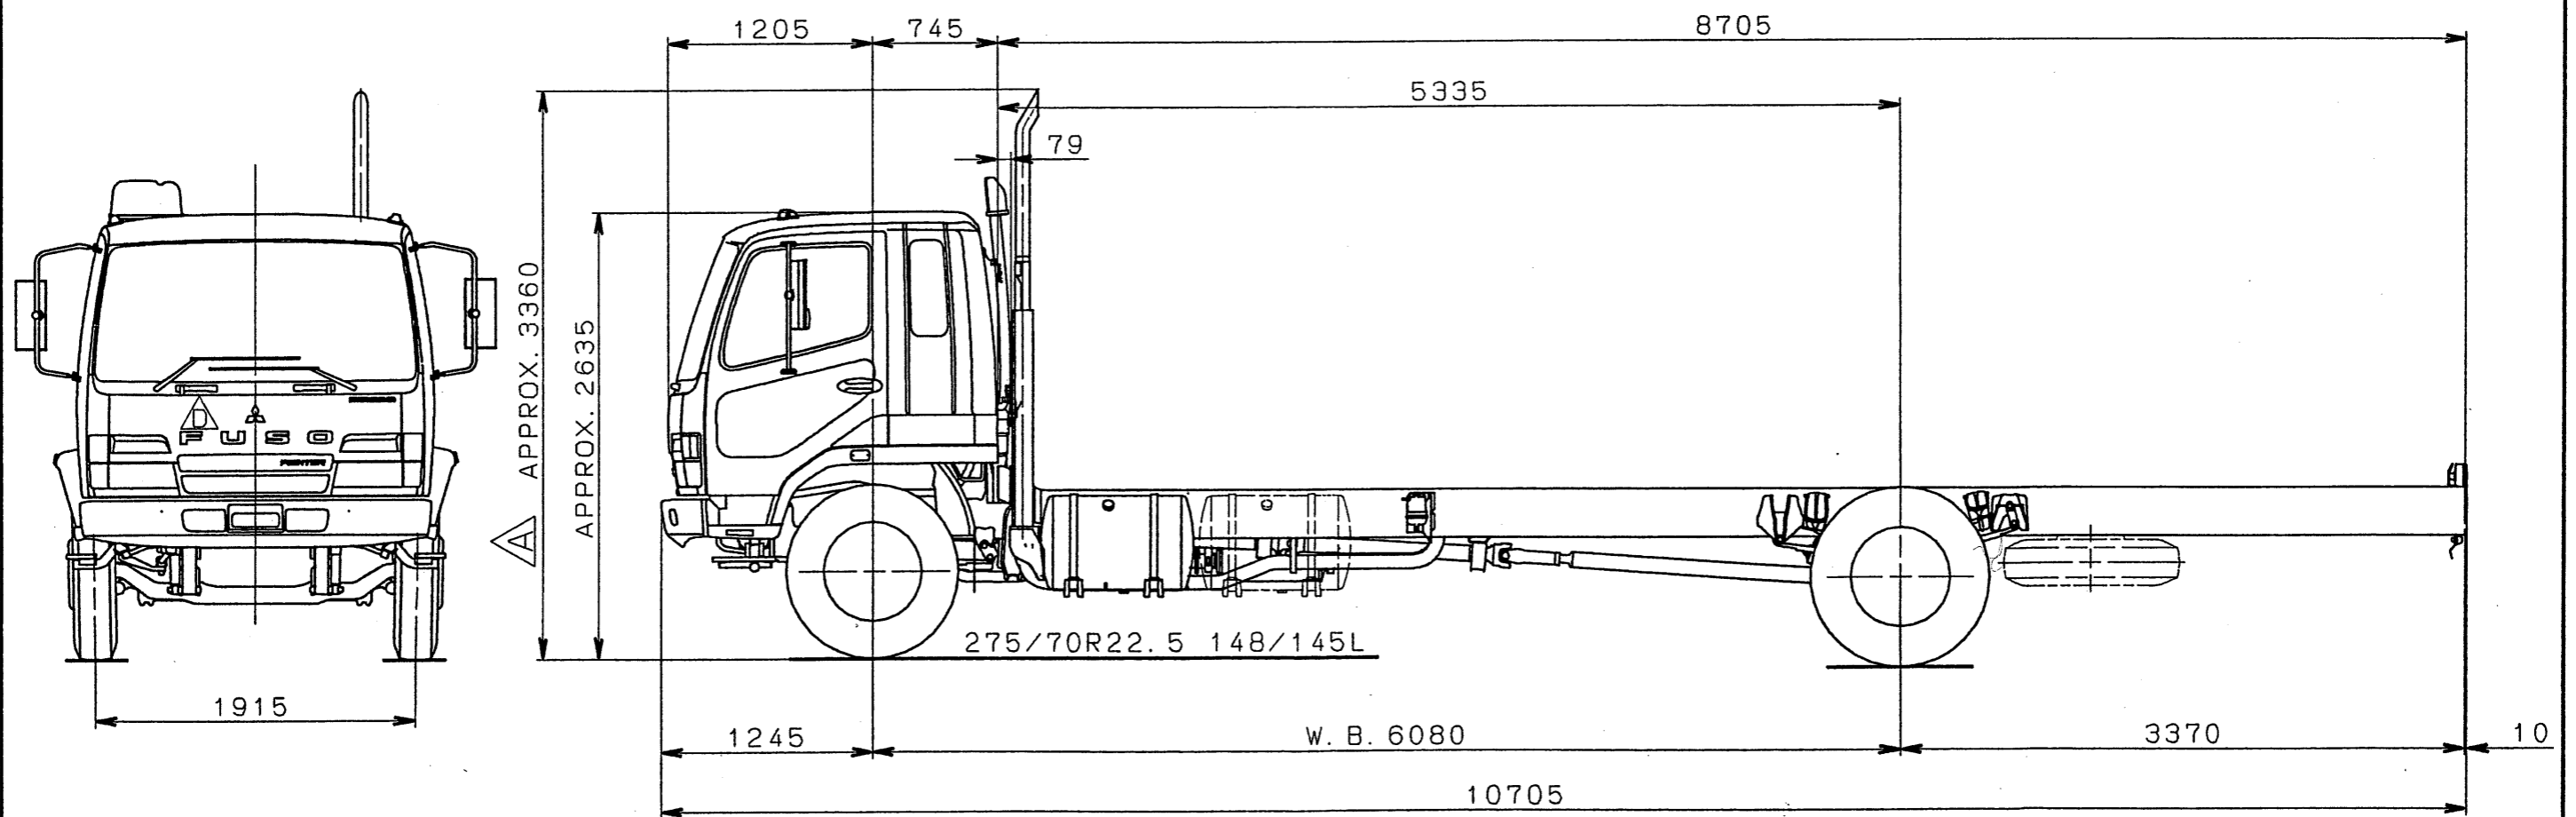

**mitsubishi FUSO DIESEL TRUCK CHASSIS WITH CAB**  
**MODEL**                    **FM65FH1RFAE**  
**DRAWING No.**            **AFMD-0630**

**MITSUBISHI FUSO DIESEL TRUCK CHASSIS WITH CAB**  
**MODEL**                    **FM65FJ1RFAG**  
**DRAWING NO.**           **AFMD-0632**

MITSUBISHI FUSO DIESEL TRUCK CHASSIS WITH CAB

MODEL FM65FP1RFAE

DRAWING No. AFMD-0631

mitsubishi FUSO DIESEL TRUCK CHASSIS WITH CAB

MODEL FM67FP1RFAH

DRAWING NO. AFMD-0790