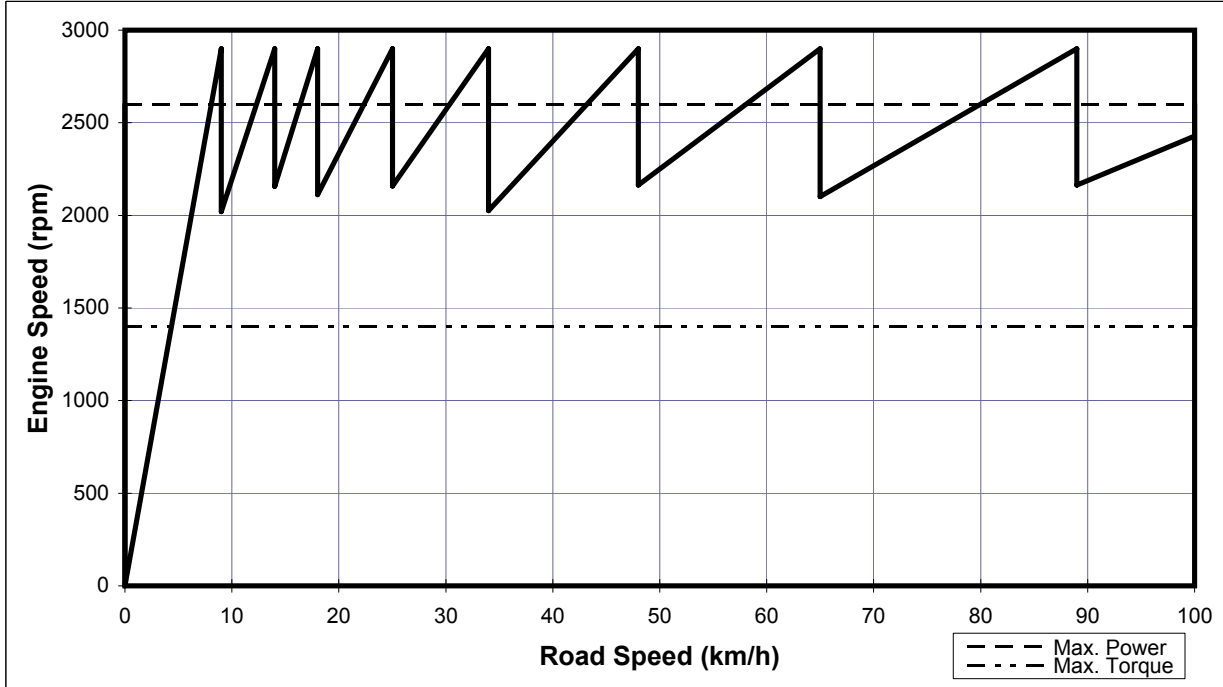

TRANSMISSION GEAR SPLIT CHART FIGHTER 10.0 (9 spd)

Vehicle Model: **FM65FH2RFAE**
 Transmission: FS-8209 (12.64~1.00)
 Rear Axle Ratio: 4.625
 Tyres: 11R22.5

Vehicle Model: **FM65FL2RFAE**
FM65FM2RFAE
FM65FP2RFAE
FM67FM2RFAH
FM67FP2RFAH
 Transmission: FS-8209 (12.64~1.00)
 Rear Axle Ratio: 4.222
 Tyres: 275/70R22.5