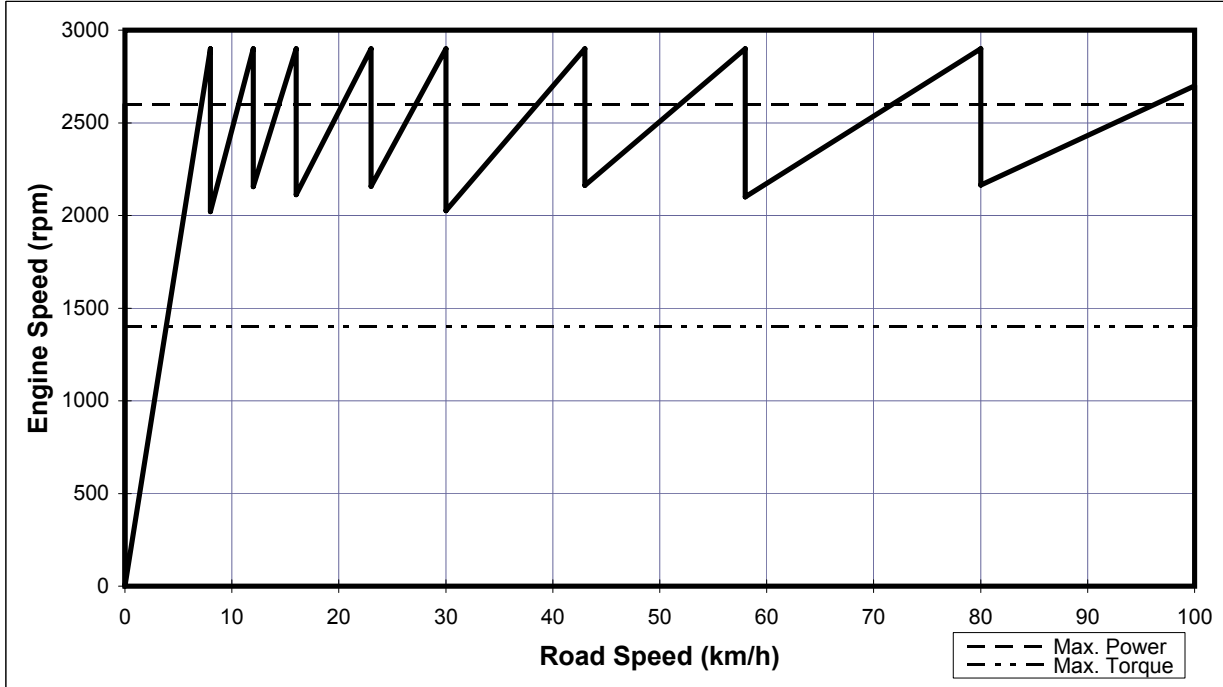

TRANSMISSION GEAR SPLIT CHART FIGHTER 14.0

Vehicle Model: **FN62FK2RFAE**
 Transmission: FS-8209 (12.64~1.00)
 Rear Axle Ratio: 5.142
 Tyres: 11R22.5

Vehicle Model: **FN61FU2RFAE 6x2**
FN63FU2RFAE 6x2
FN64FU2RFAE 6x4
 Transmission: FS-8209 (12.64~1.00)
 Rear Axle Ratio: 4.222
 Tyres: 275/70R22.5