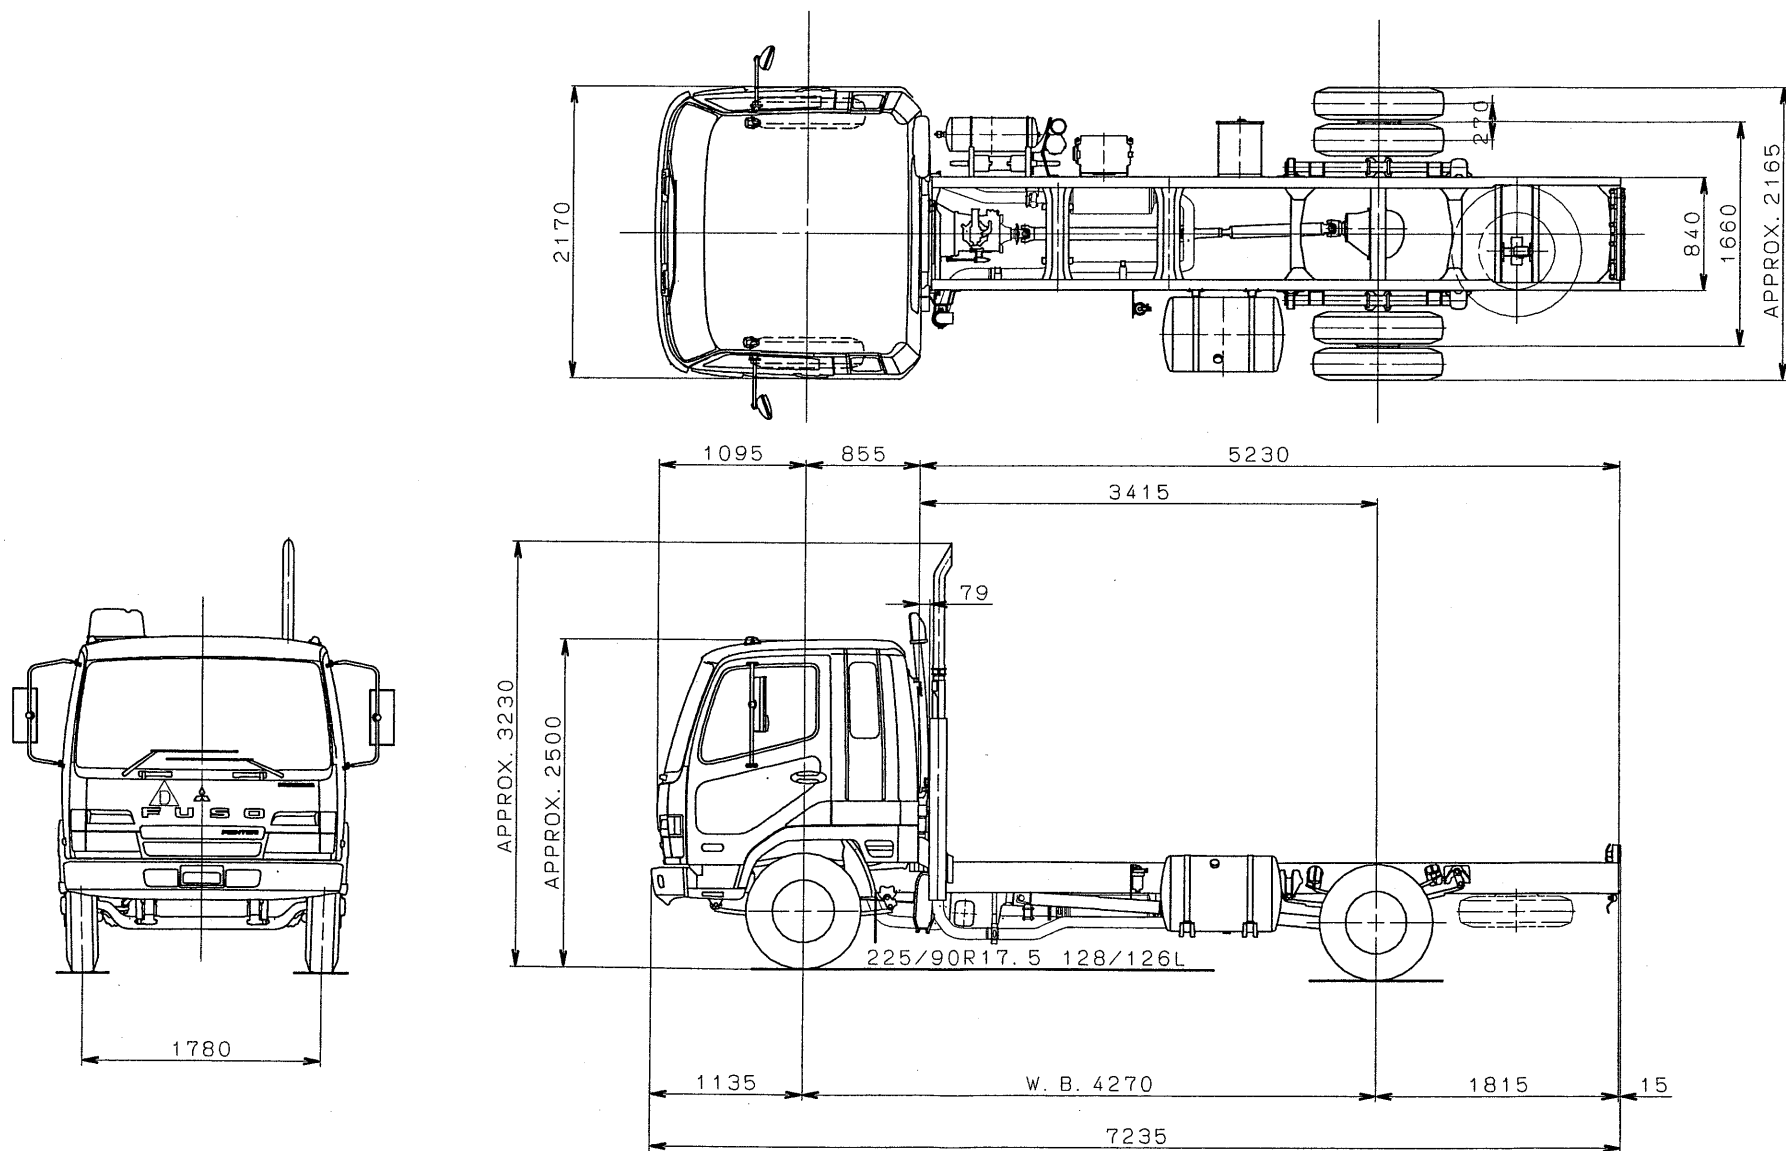

MITSUBISHI FUSO DIESEL TRUCK CHASSIS WITH CAB

MODEL FK617GSJRFAF

DRAWING NO. AFKD-0407

MITSUBISHI FUSO DIESEL TRUCK CHASSIS WITH CAB

MODEL FK617HSJRFAP

DRAWING No. AFKD-0408

MITSUBISHI FUSO DIESEL TRUCK CHASSIS WITH CAB

MODEL FK617KSJRFAP

DRAWING NO. AFKD-0409

mitsubishi FUSO DIESEL TRUCK CHASSIS WITH CAB

MODEL FK617LSJRFAF

DRAWING No. AFKD-0410