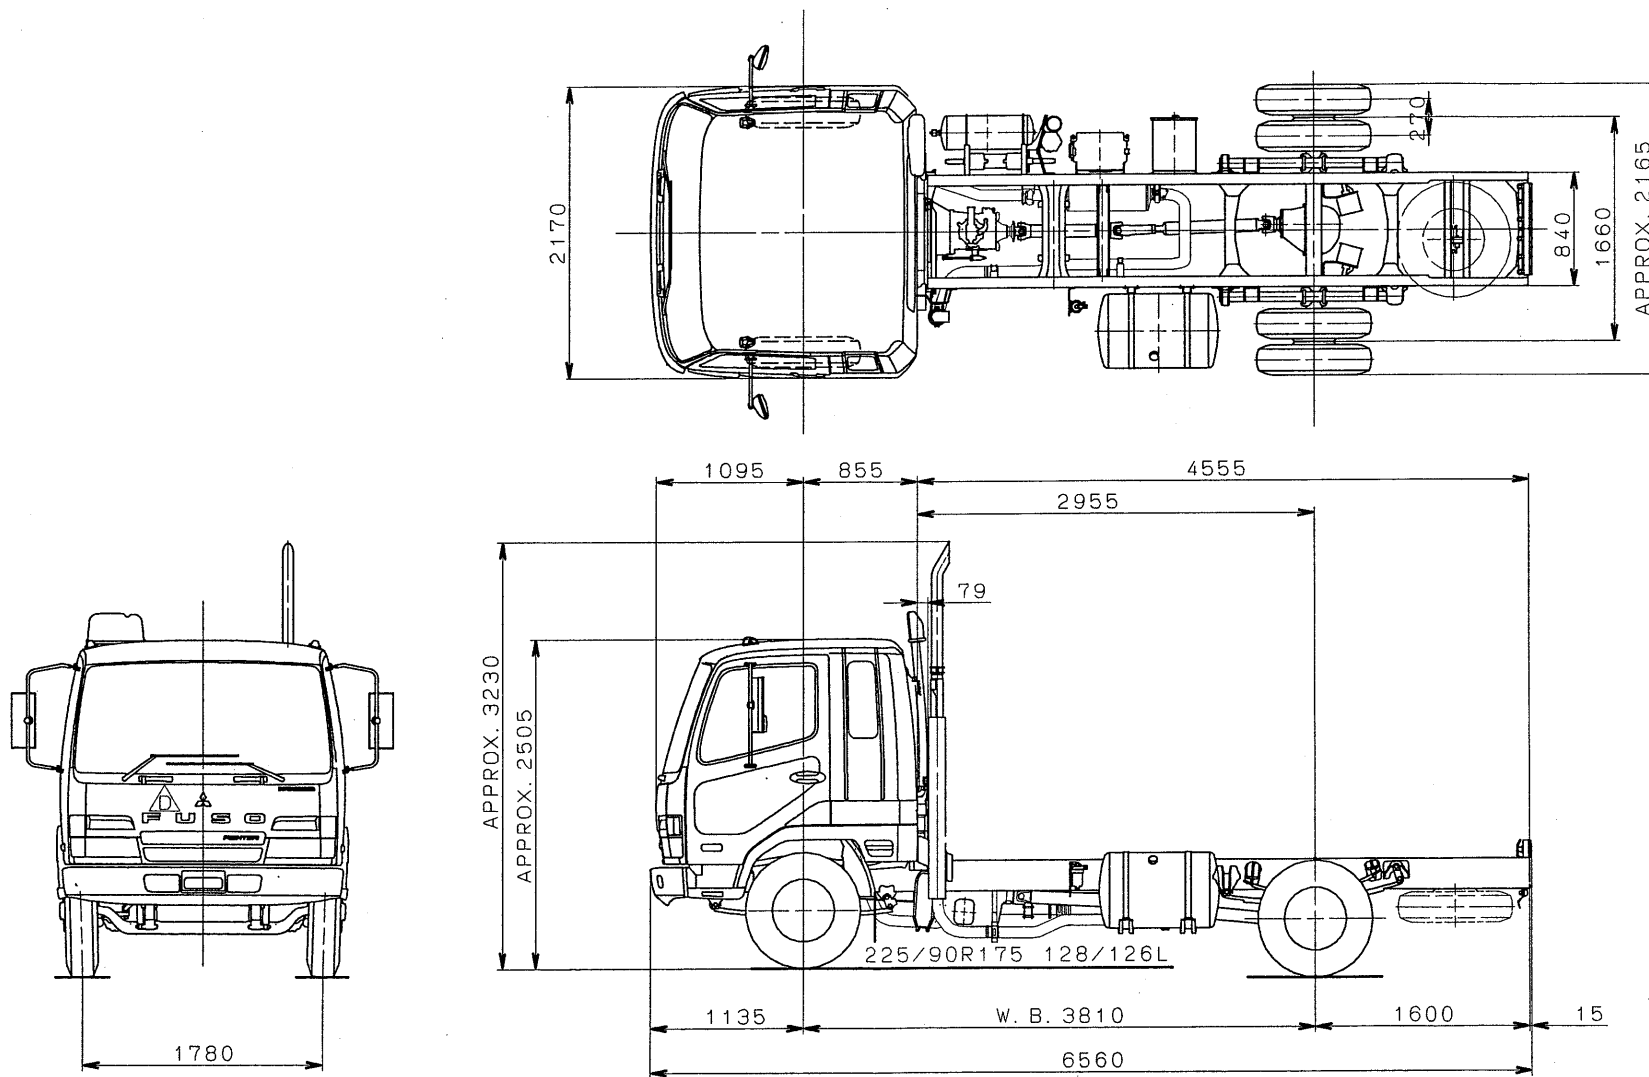

MITSUBISHI FUSO DIESEL TRUCK CHASSIS WITH CAB

MODEL FK617GSJRFAF

DRAWING NO. AFKD-0407

MITSUBISHI FUSO DIESEL TRUCK CHASSIS WITH CAB

MODEL FK617HSJRFAP

DRAWING No. AFKD-0408

MITSUBISHI FUSO DIESEL TRUCK CHASSIS WITH CAB

MODEL FK617KSJRFAP

DRAWING NO. AFKD-0409

mitsubishi FUSO DIESEL TRUCK CHASSIS WITH CAB

MODEL FK617LSJRFAF

DRAWING No. AFKD-0410