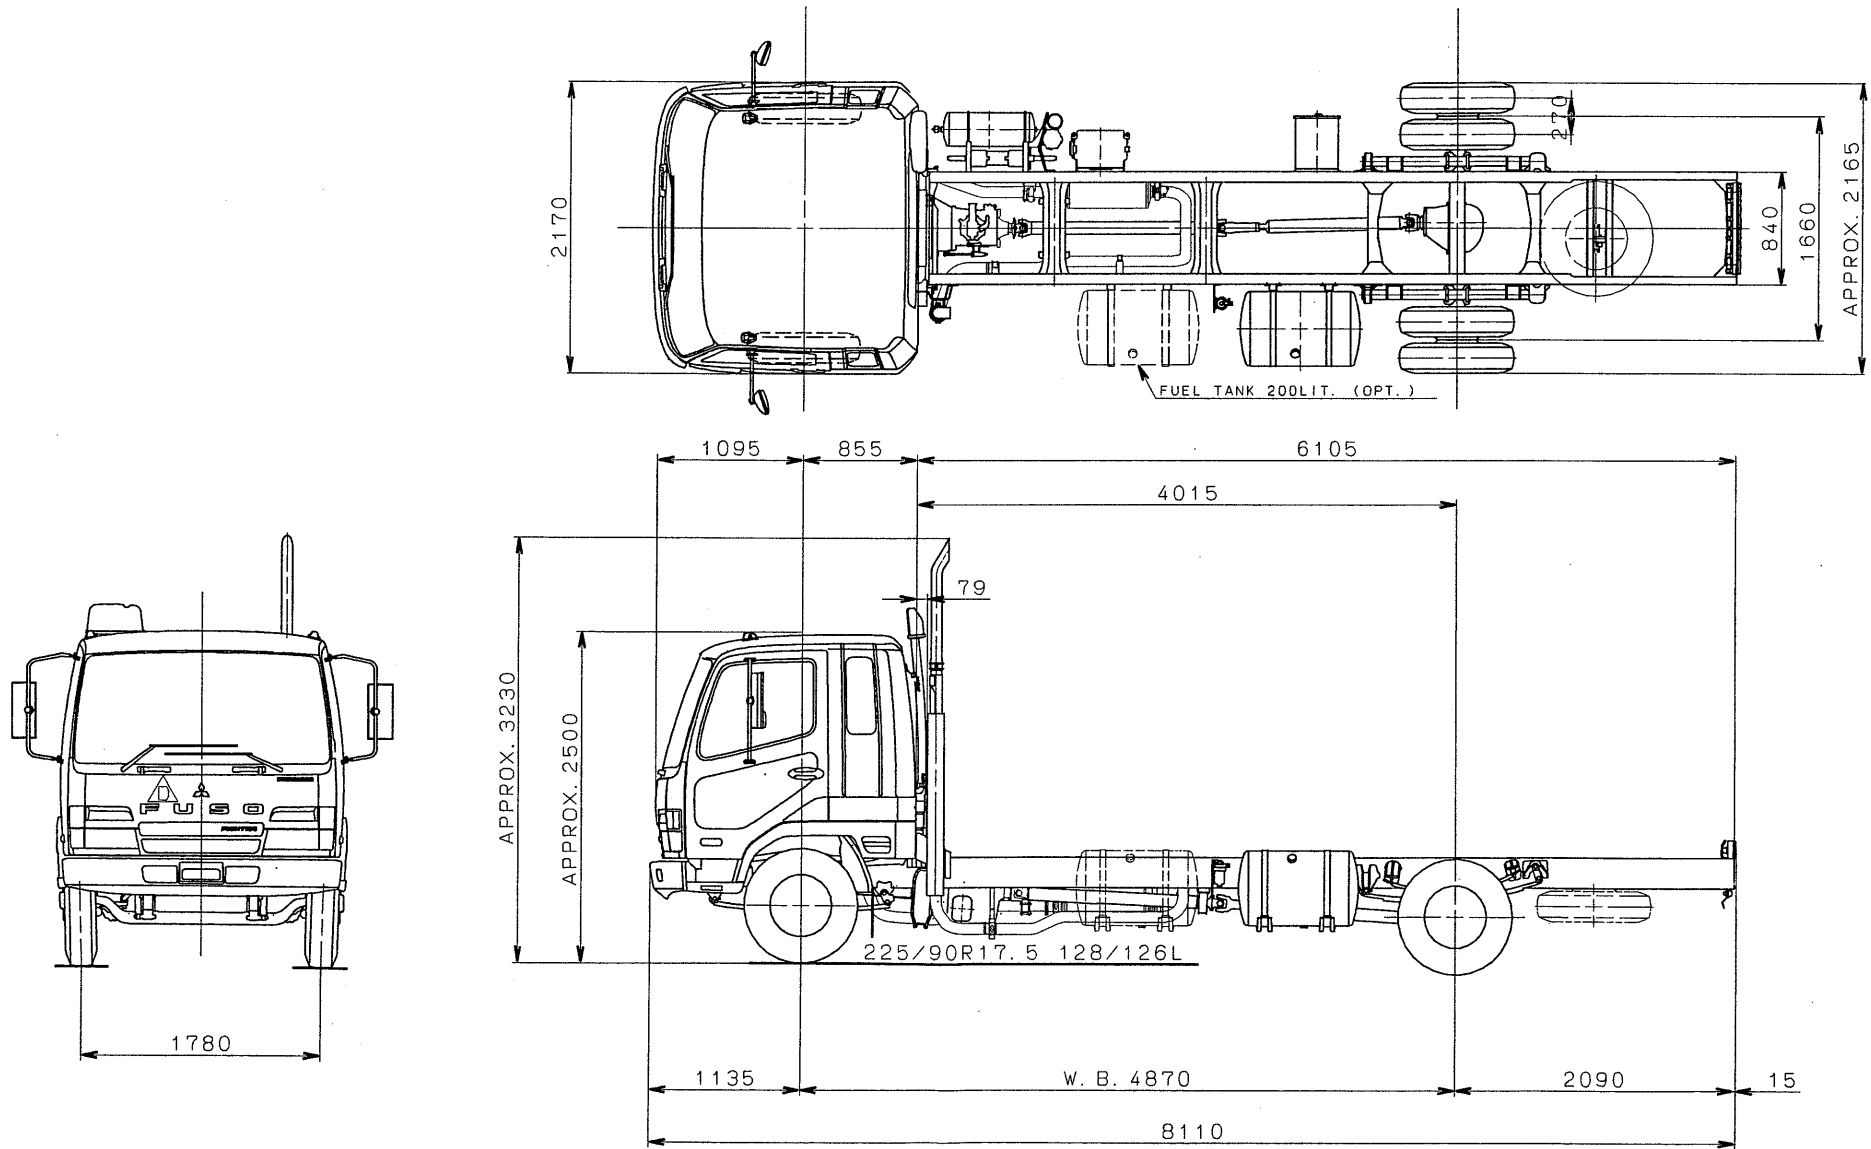

MITSUBISHI FUSO DIESEL TRUCK CHASSIS WITH CAB

MODEL FK617GSJRFAF

DRAWING NO. AFKD-0407

MITSUBISHI FUSO DIESEL TRUCK CHASSIS WITH CAB

MODEL FK617HSJRFAP

DRAWING No. AFKD-0408

MITSUBISHI FUSO DIESEL TRUCK CHASSIS WITH CAB

MODEL FK617KSJRFAP

DRAWING NO. AFKD-0409

mitsubishi FUSO DIESEL TRUCK CHASSIS WITH CAB

MODEL FK617LSJRFAF

DRAWING No. AFKD-0410