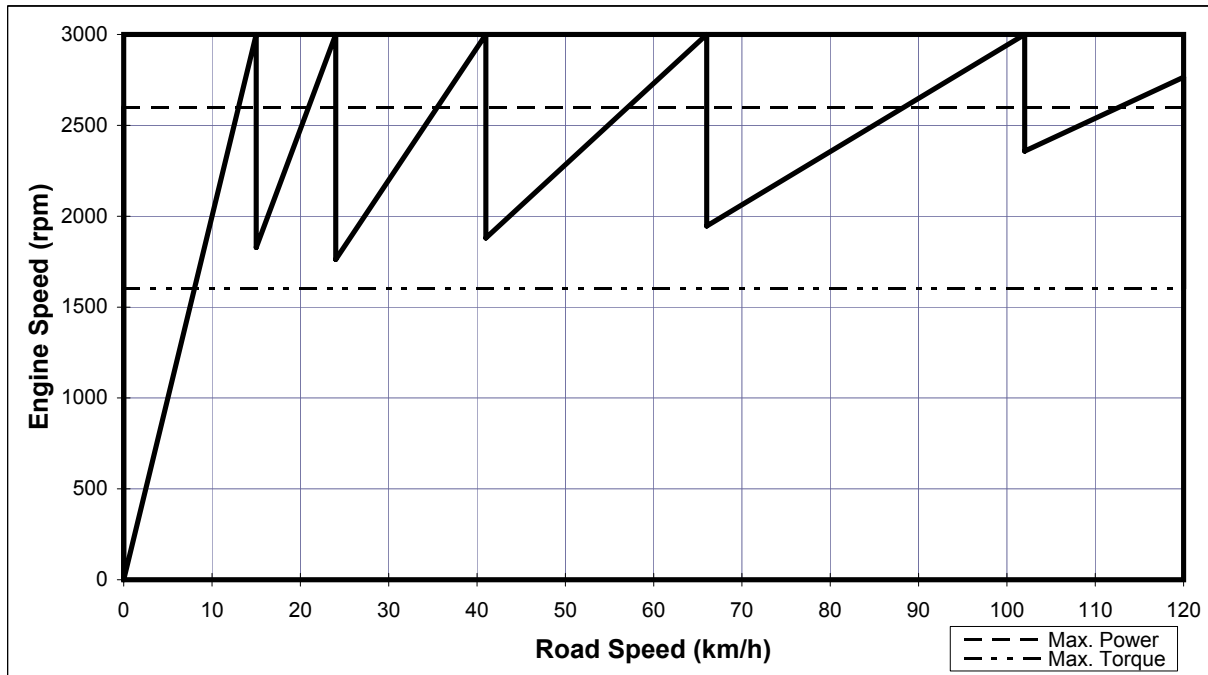

TRANSMISSION GEAR SPLIT CHART FIGHTER 6.0

Vehicle Model: **FK617GSJRFAF**
 Transmission: M060S6-OD (6.875~0.786)
 Rear Axle Ratio: 4.875
 Tyres: 225/90R17.5LT

Vehicle Model: **FK617HSJRFAF**
FK617KSJRFAF
FK617LSJRFAF
 Transmission: M060S6-OD (6.875~0.786)
 Rear Axle Ratio: 4.625
 Tyres: 225/90R17.5LT