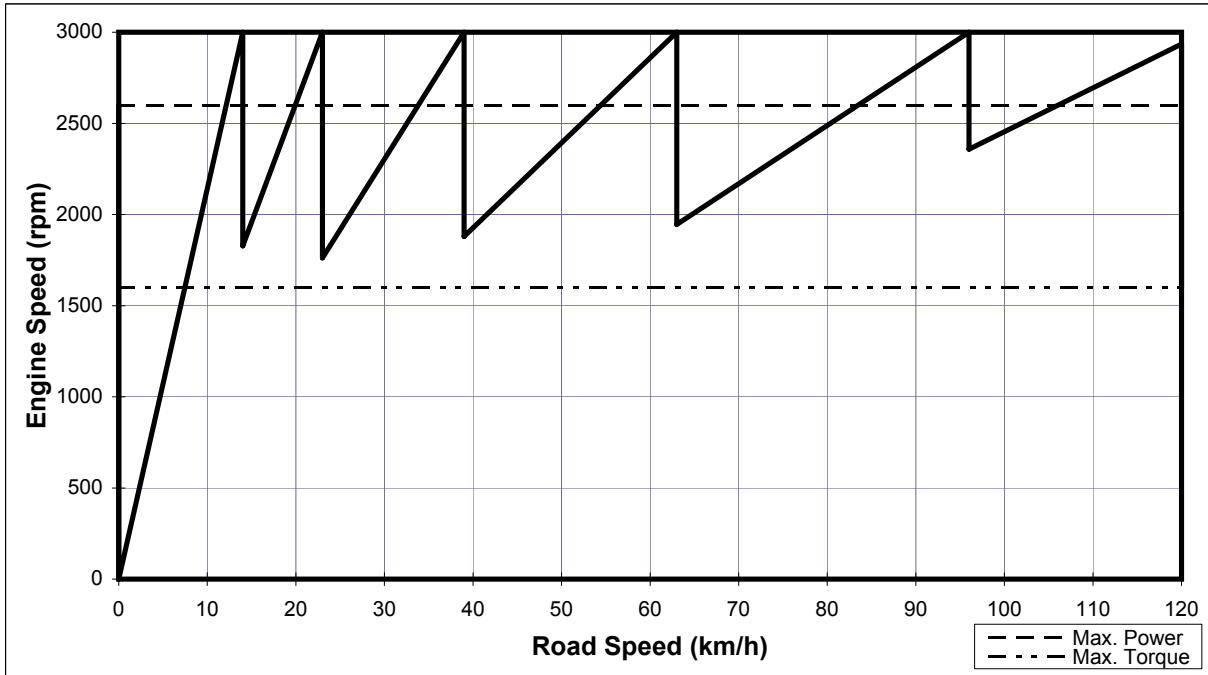

TRANSMISSION GEAR SPLIT CHART FIGHTER 6.0

Vehicle Model: **FK617GSJRFAF**
 Transmission: M060S6-OD (6.875~0.786)
 Rear Axle Ratio: 4.875
 Tyres: 225/90R17.5LT

Vehicle Model: **FK617HSJRFAF**
FK617KSJRFAF
FK617LSJRFAF
 Transmission: M060S6-OD (6.875~0.786)
 Rear Axle Ratio: 4.625
 Tyres: 225/90R17.5LT