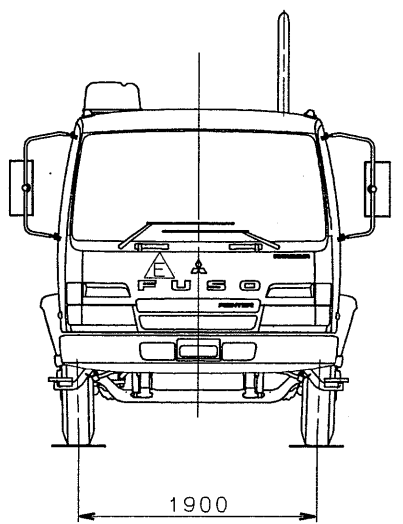

MITSUBISHI FUSO DIESEL TRUCK CHASSIS WITH CAB

MODEL FK61FL1HRFAE

DRAWING NO. AFKD-0416

MITSUBISHI FUSO DIESEL TRUCK CHASSIS WITH CAB

MODEL FK61FM1HRFAE

DRAWING No. AFKD-0417

MITSUBISHI FUSO DIESEL TRUCK CHASSIS WITH CAB

MODEL FK61FLWHRFAE

DRAWING NO. AFKD-0418