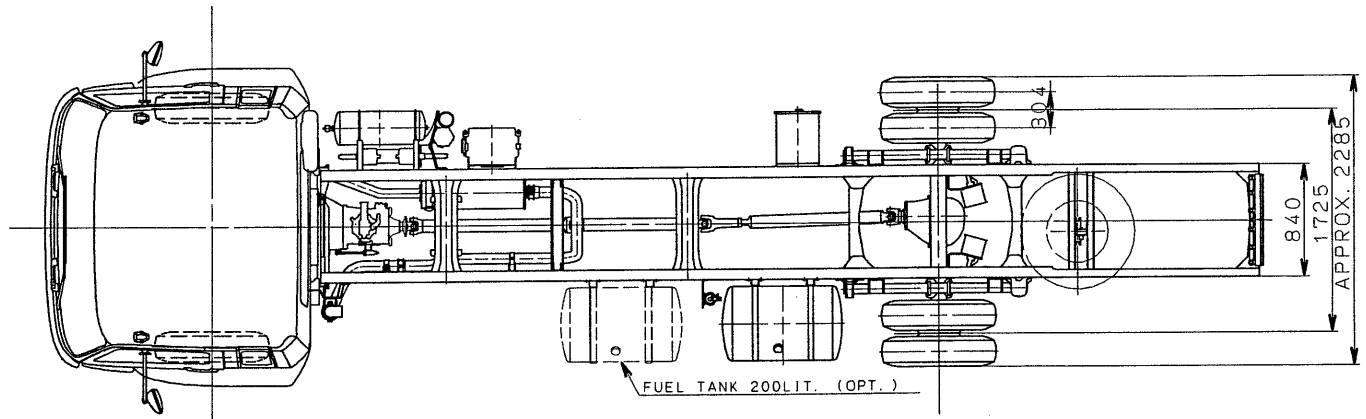

MITSUBISHI FUSO DIESEL TRUCK CHASSIS WITH CAB

MODEL FK61FL1HRFAE

DRAWING NO. AFKD-0416

MITSUBISHI FUSO DIESEL TRUCK CHASSIS WITH CAB

MODEL FK61FM1HRFAE

DRAWING No. AFKD-0417

MITSUBISHI FUSO DIESEL TRUCK CHASSIS WITH CAB

MODEL FK61FLWHRFAE

DRAWING NO. AFKD-0418