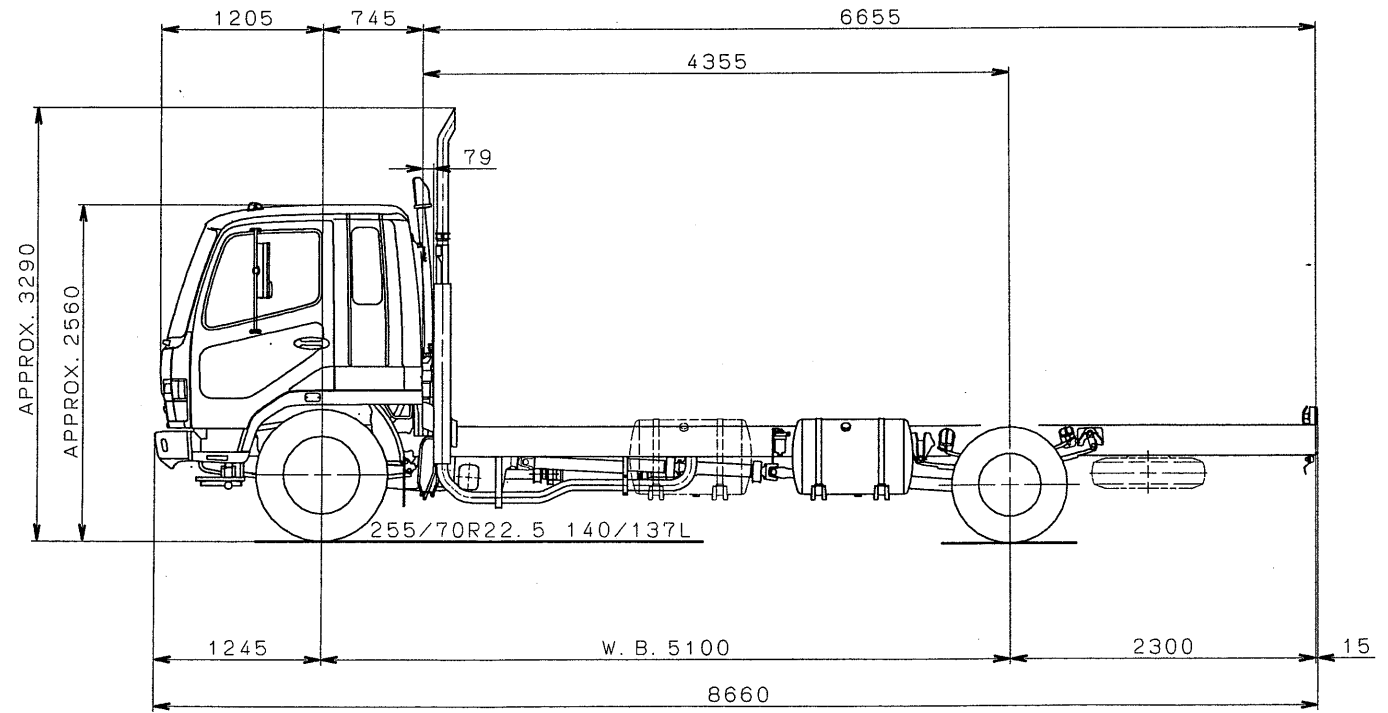

MITSUBISHI FUSO DIESEL TRUCK CHASSIS WITH CAB

MODEL FK61FL1HRFAE

DRAWING NO. AFKD-0416

MITSUBISHI FUSO DIESEL TRUCK CHASSIS WITH CAB

MODEL FK61FM1HRFAE

DRAWING No. AFKD-0417

MITSUBISHI FUSO DIESEL TRUCK CHASSIS WITH CAB

MODEL FK61FLWHRFAE

DRAWING NO. AFKD-0418