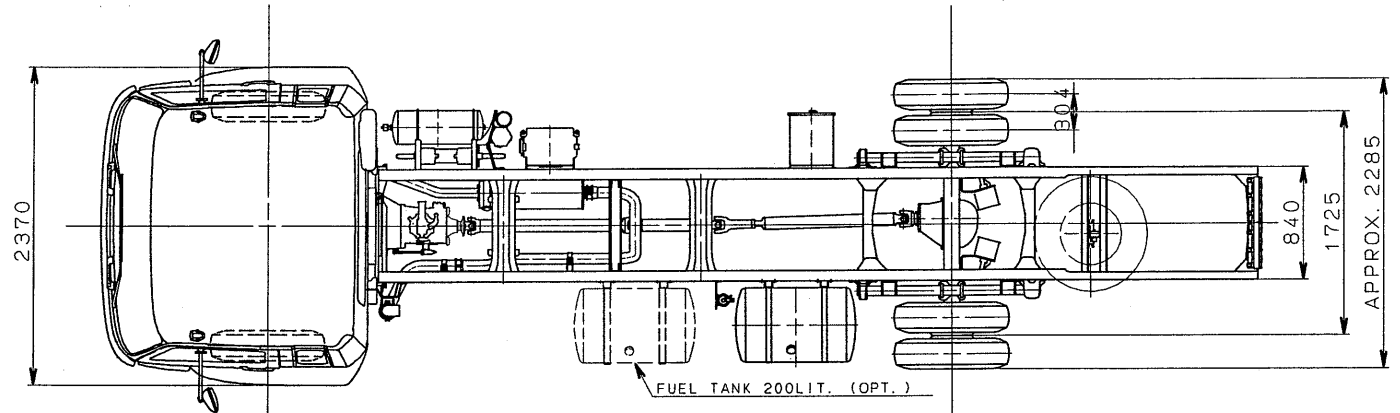

MITSUBISHI FUSO DIESEL TRUCK CHASSIS WITH CAB

MODEL FK61FL1HRFAE

DRAWING NO. AFKD-0416

MITSUBISHI FUSO DIESEL TRUCK CHASSIS WITH CAB

MODEL FK61FM1HRFAE

DRAWING No. AFKD-0417

MITSUBISHI FUSO DIESEL TRUCK CHASSIS WITH CAB

MODEL FK61FLWHRFAE

DRAWING NO. AFKD-0418