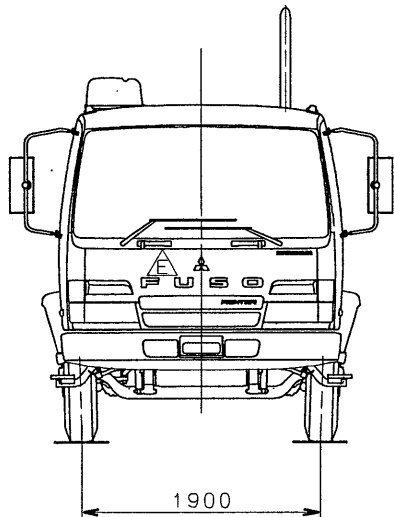

MITSUBISHI FUSO DIESEL TRUCK CHASSIS WITH CAB

MODEL FK61FL1HRFAE

DRAWING NO. AFKD-0416

MITSUBISHI FUSO DIESEL TRUCK CHASSIS WITH CAB

MODEL FK61FM1HRFAE

DRAWING No. AFKD-0417

MITSUBISHI FUSO DIESEL TRUCK CHASSIS WITH CAB

MODEL FK61FLWHRFAE

DRAWING NO. AFKD-0418