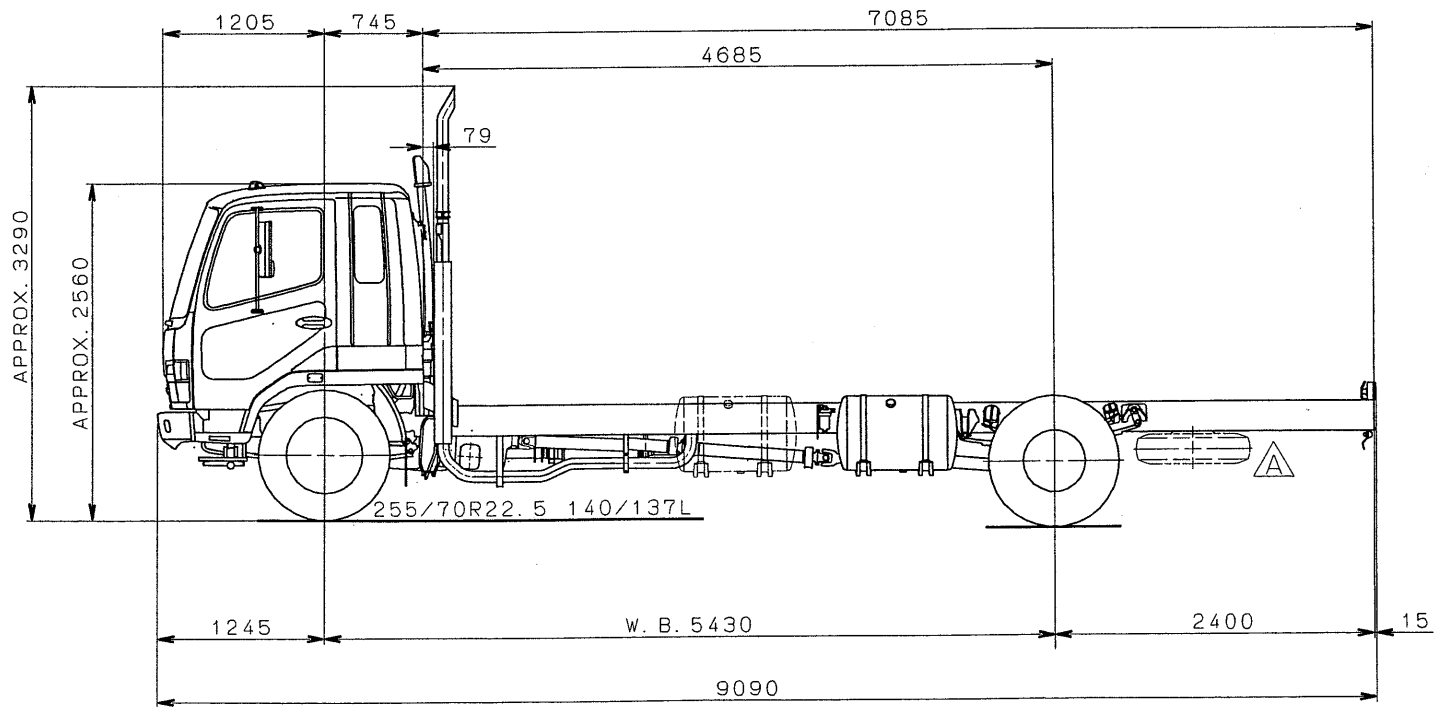

MITSUBISHI FUSO DIESEL TRUCK CHASSIS WITH CAB

MODEL FK61FL1HRFAE

DRAWING NO. AFKD-0416

MITSUBISHI FUSO DIESEL TRUCK CHASSIS WITH CAB

MODEL FK61FM1HRFAE

DRAWING No. AFKD-0417

MITSUBISHI FUSO DIESEL TRUCK CHASSIS WITH CAB

MODEL FK61FLWHRFAE

DRAWING NO. AFKD-0418